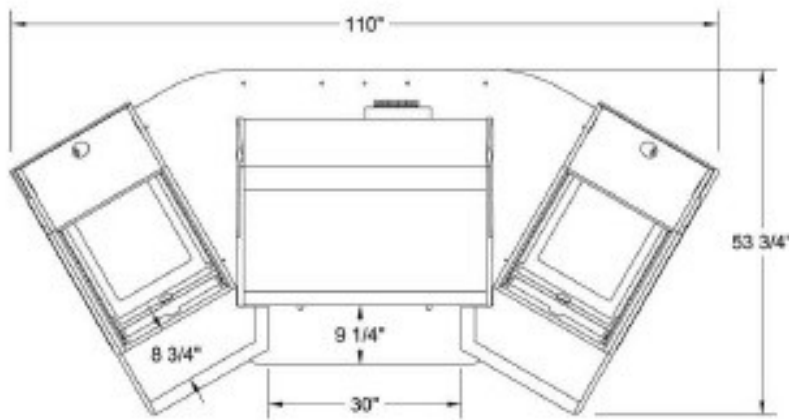

SSL XL, Plan D-style *Mixer Conversion Console*

By Sterling Modular