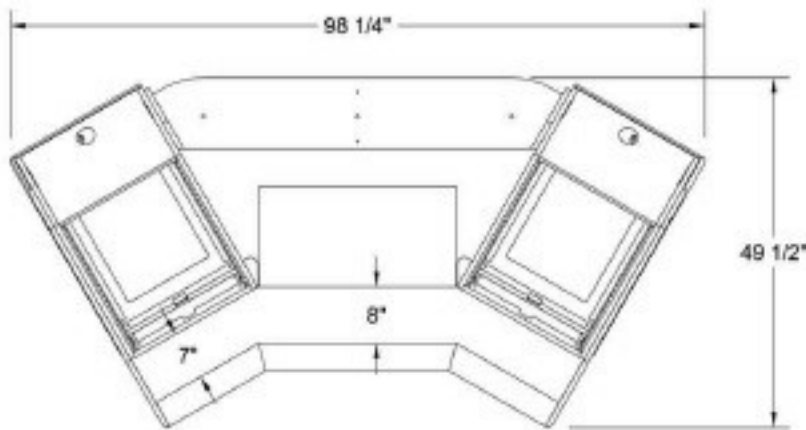

SSL Nucleus, Plan D-WC (Wide Center) *Mixer Conversion Console*

By Sterling Modular

Heat Dissipation, Low Acoustic Impact, and Ergonomics are the hallmarks of Sterling Modular.