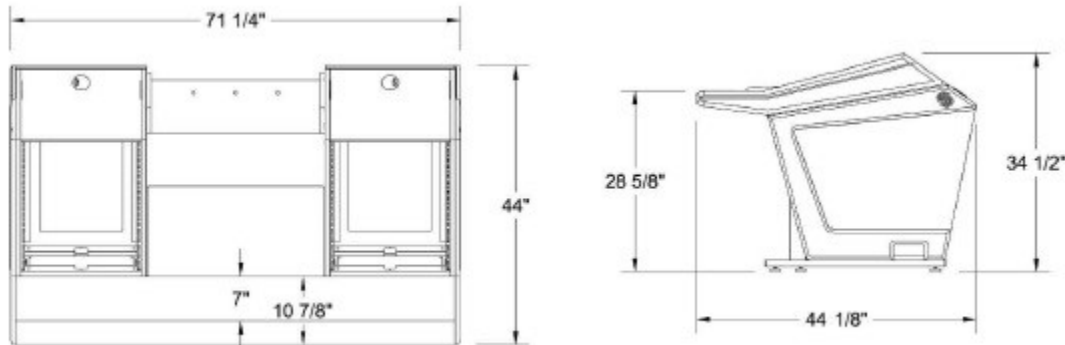

SSL Nucleus II, Plan B-FC (Flat Center)

Mixer Conversion Console

By Sterling Modular

Available Option & Accessories

LCD Arms

LCD1A-14
LCD1A-28
LCD2A-28
LCD1R5
LCD1R8
LCD1R10

Side Trim Options

Brushed Aluminum
Basic Black
Ash, Clear (standard)
Ash, Light Stain, Medium Brown, and
Dark Brown
Red Oak, Medium Brown Stain

Natural Maple

Bubinga (African Rosewood)
Weather Wood
Sapele Reddish Stain (Mahogany), and
Dark (Walnut)

Speaker Platforms and Pedestals

SPB19S (P), 11 x 19", Single (Pair)
Platform
SPB11S (P), 11 x 11", Single (Pair)
Platform
SPP89S (P), 8 1/2 x 9 3/4" Single (Pair)
Pedestal (requires mounting rail
option)

As always, our design team is available to provide advice, and if needed, to help you to create the custom solution that meets your specific application and requirements.

Sterling Modular
704 E. 4th St., Unit #2
Boyertown, PA 19512
610-369-5802
www.sterlingmodular.com