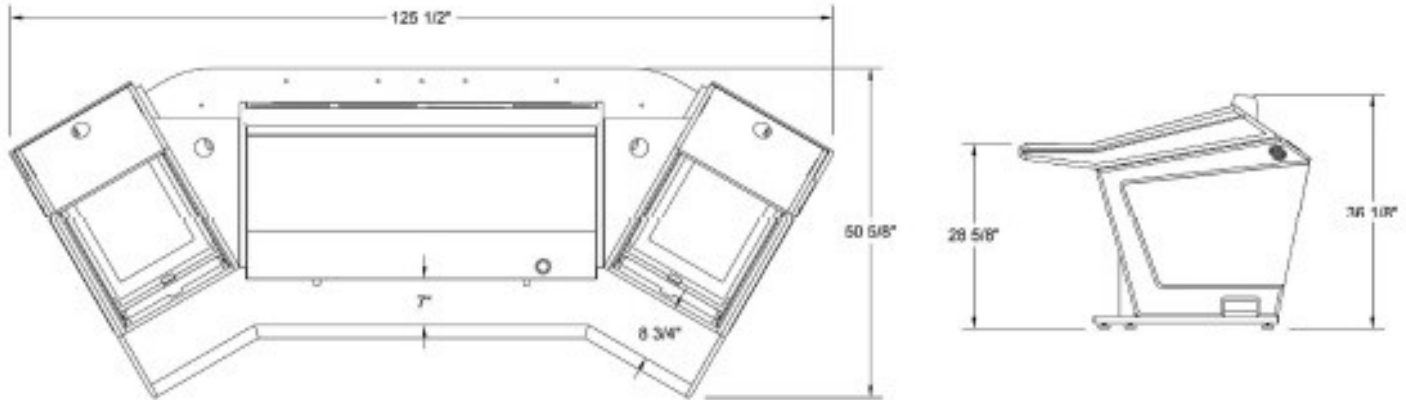

SSL AWS 9xx, Plan D-style *Mixer Conversion Console*

By Sterling Modular

Available Option & Accessories

LCD Arms

LCD1A-14
LCD1A-28
LCD2A-28
LCD1R5
LCD1R8
LCD1R10

Side Trim Options

Brushed Aluminum
Basic Black
Ash, Clear (standard)
Ash, Light Stain, Medium Brown, and
Dark Brown
Red Oak, Medium Brown Stain

Natural Maple

Bubinga (African Rosewood)
Weather Wood
Sapele Reddish Stain (Mahogany), and
Dark (Walnut)

Speaker Platforms and Pedestals

SPB19S (P), 11 x 19", Single (Pair)
Platform
SPB11S (P), 11 x 11", Single (Pair)
Platform
SPP89S (P), 8 1/2 x 9 3/4" Single (Pair)
Pedestal (requires mounting rail
option)

As always, our design team is available to provide advice, and if needed, to help you to create the custom solution that meets your specific application and requirements.

Sterling Modular
704 E. 4th St., Unit #2
Boyertown, PA 19512
610-369-5802
www.sterlingmodular.com