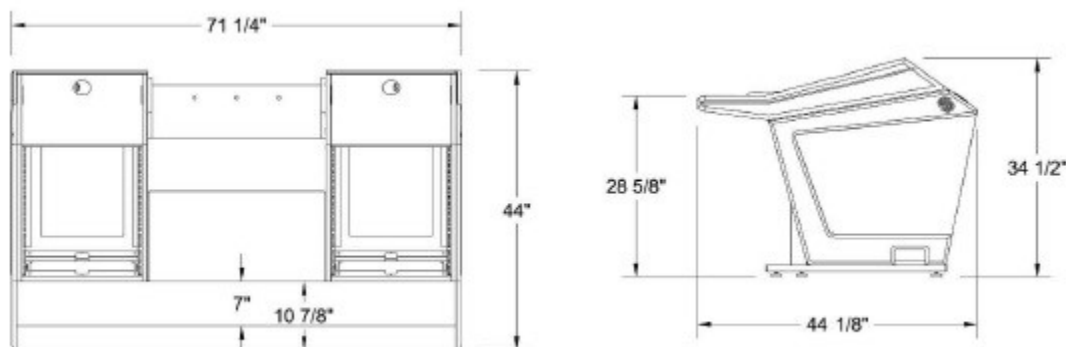

Plan B-FC (Flat Center)

Mixer Conversion Console

By Sterling Modular

Available Option & Accessories

LCD Arms

LCD1A-14
LCD1A-28
LCD2A-28
LCD1R5
LCD1R8
LCD1R10

Side Trim Options

Brushed Aluminum
Basic Black
Ash, Clear (standard)
Ash, Light Stain, Medium Brown, and
Dark Brown
Red Oak, Medium Brown Stain

Natural Maple

Bubinga (African Rosewood)

Weather Wood

Sapele Reddish Stain (Mahogany), and
Dark (Walnut)

Speaker Platforms and Pedestals

SPB19S (P), 11 x 19", Single (Pair)
Platform

SPB11S (P), 11 x 11", Single (Pair)
Platform

SPP89S (P), 8 1/2 x 9 3/4" Single (Pair)
Pedestal (requires mounting rail
option)

As always, our design team is available to provide advice, and if needed, to help you to create the custom solution that meets your specific application and requirements.

Sterling Modular
704 E. 4th St., Unit #2
Boyertown, PA 19512
610-369-5802
www.sterlingmodular.com