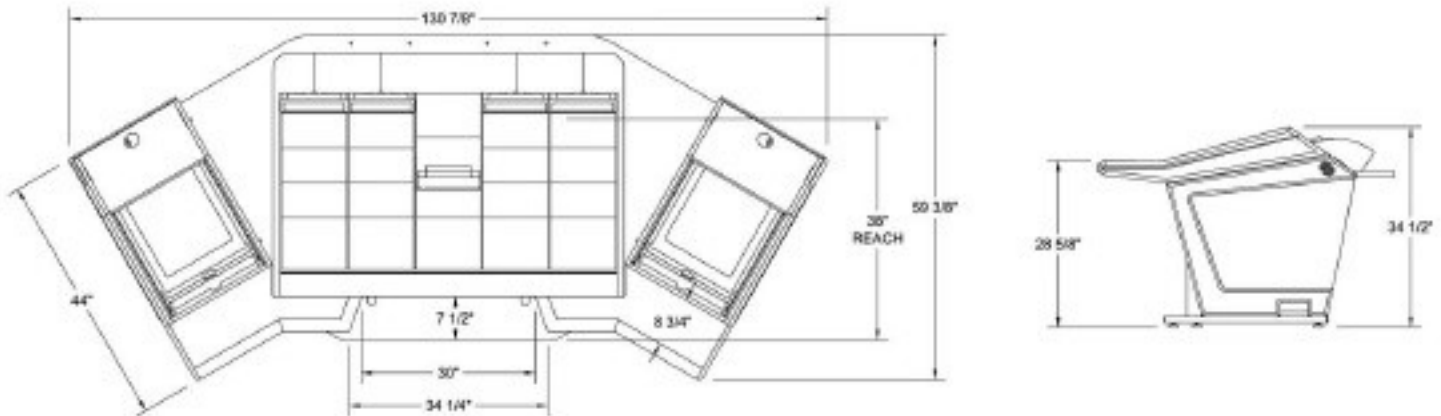

Avid S6 M40-32-9, Plan D-style *Mixer Conversion Console*

By Sterling Modular

Available Option & Accessories

LCD Arms

LCD1A-14
LCD1A-28
LCD2A-28
LCD1R5
LCD1R8
LCD1R10

Side Trim Options

Brushed Aluminum
Basic Black
Ash, Clear (standard)
Ash, Light Stain, Medium Brown, and
Dark Brown
Red Oak, Medium Brown Stain

Natural Maple

Bubinga (African Rosewood)
Weathered Wood
Sapele Reddish Stain (Mahogany), and
Dark (Walnut)

Speaker Platforms and Pedestals

SPB19S (P), 11 x 19", Single (Pair)
Platform
SPB11S (P), 11 x 11", Single (Pair)
Platform
SPP89S (P), 8 1/2 x 9 3/4" Single (Pair)
Pedestal (requires mounting rail
option)

As always, our design team is available to provide advice, and if needed, to help you to create the custom solution that meets your specific application and requirements.

Sterling Modular
704 E. 4th St., Unit #2
Boyertown, PA 19512
610-369-5802
www.sterlingmodular.com