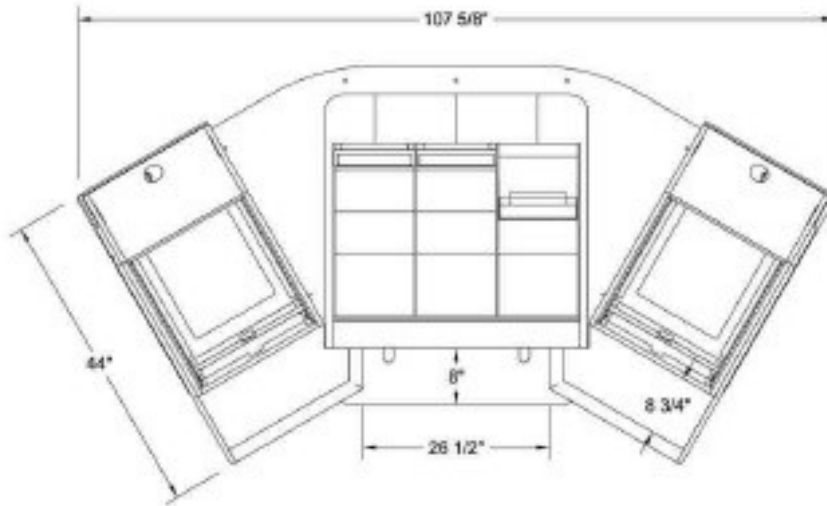

Avid S6 M10 | M40-16-5, Plan D-style *Mixer Conversion Console*

By Sterling Modular