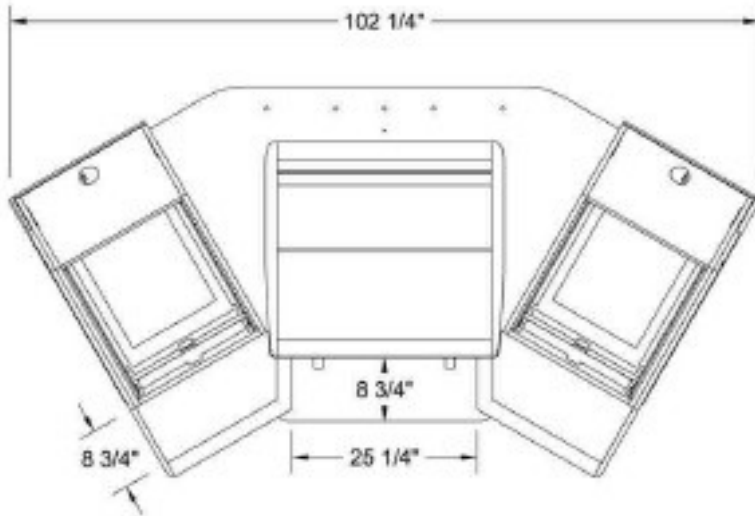

Avid D-Command Plan D-style *Mixer Conversion Console*

By Sterling Modular