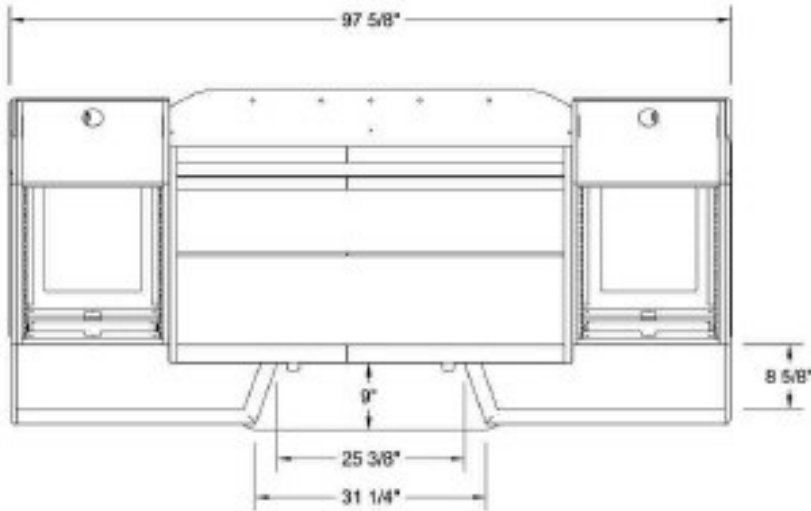

Avid D-Command-24 Plan B-style *Mixer Conversion Console*

By Sterling Modular

Available Option & Accessories

LCD Arms

LCD1A-14
LCD1A-28
LCD2A-28
LCD1R5
LCD1R8
LCD1R10

Side Trim Options

Brushed Aluminum
Basic Black
Ash, Clear (standard)
Ash, Light Stain, Medium Brown, and
Dark Brown
Red Oak, Medium Brown Stain

Natural Maple

Bubinga (African Rosewood)
Weathered Wood
Sapele Reddish Stain (Mahogany), and
Dark (Walnut)

Speaker Platforms and Pedestals

SPB19S (P), 11 x 19", Single (Pair)
Platform
SPB11S (P), 11 x 11", Single (Pair)
Platform
SPP89S (P), 8 1/2 x 9 3/4" Single (Pair)
Pedestal (requires mounting rail
option)

As always, our design team is available to provide advice, and if needed, help you to create the custom solution that meets your specific application and requirements.

Sterling Modular
704 E. 4th St., Unit #2
Boyertown, PA 19512
610-369-5802
www.sterlingmodular.com