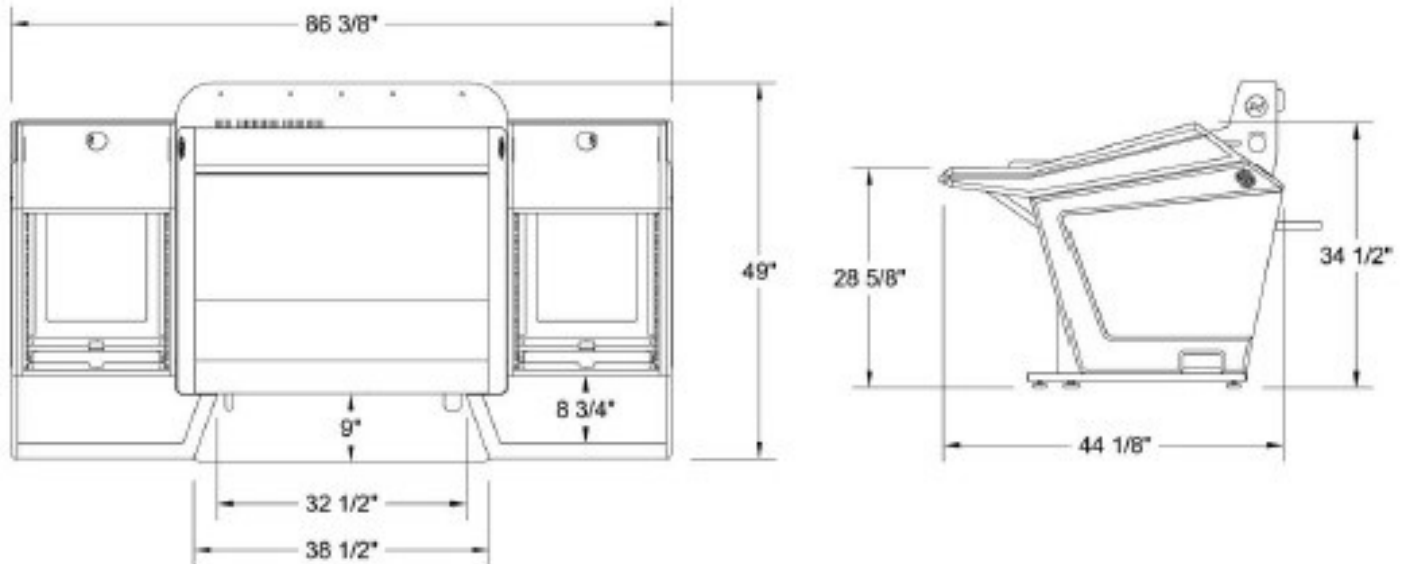

AMS-Neve Genesys 32, Plan B-style *Mixer Conversion Console*

By Sterling Modular

Available Option & Accessories

LCD Arms

LCD1A-14
LCD1A-28
LCD2A-28
LCD1R5
LCD1R8
LCD1R10

Side Trim Options

Brushed Aluminum
Basic Black
Ash, Clear (standard)
Ash, Light Stain, Medium Brown, and
Dark Brown
Red Oak, Medium Brown Stain

Natural Maple

Bubinga (African Rosewood)
Weather Wood
Sapele Reddish Stain (Mahogany), and
Dark (Walnut)

Speaker Platforms and Pedestals

SPB19S (P), 11 x 19", Single (Pair)
Platform
SPB11S (P), 11 x 11", Single (Pair)
Platform
SPP89S (P), 8 1/2 x 9 3/4" Single (Pair)
Pedestal (requires mounting rail
option)

As always, our design team is available to provide advice, and if needed, to help you to create the custom solution that meets your specific application and requirements.

Sterling Modular
704 E. 4th St., Unit #2
Boyertown, PA 19512
610-369-5802
www.sterlingmodular.com