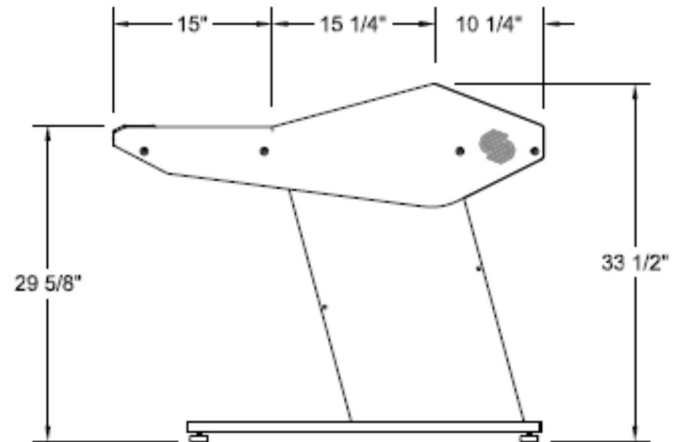

Multi-Station

“Flat Center” and “Sunken Display” Consoles

By Sterling Modular

SSL, Nucleus2, Avid, S3, Slate, Raven, MTi, MTi2, and Apple are trademarks belonging to their respective companies.

Sterling Modular
704 E. 4th St., Unit #2
Boyertown, PA 19512
610-369-5802
www.sterlingmodular.com