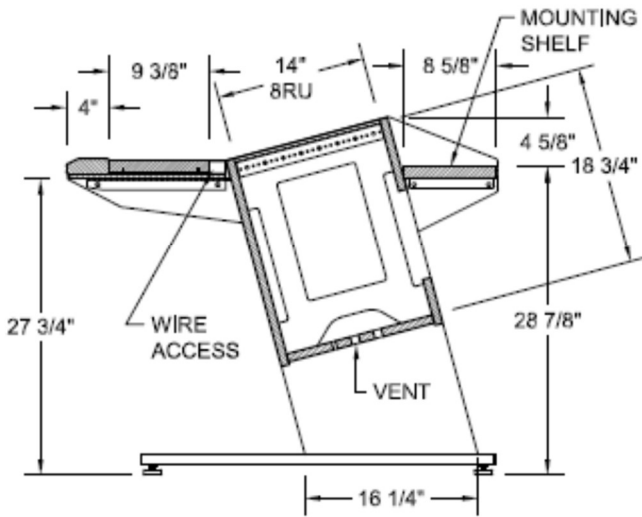

Multi-Station

“Flat Center” and “Sunken Display” Consoles

By Sterling Modular

SSL, Nucleus2, Avid, S3, Slate, Raven, MTi, MTi2, and Apple are trademarks belonging to their respective companies.

Sterling Modular
704 E. 4th St., Unit #2
Boyertown, PA 19512
610-369-5802
www.sterlingmodular.com