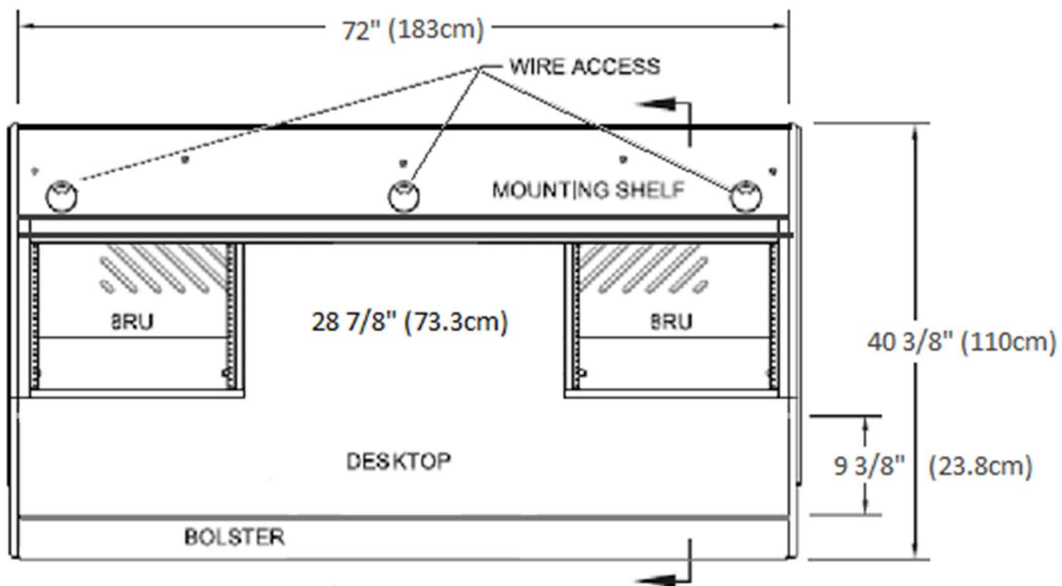

Multi-Station

“Flat Center” and “Sunken Display” Consoles

By Sterling Modular

SSL, Nucleus2, Avid, S3, Slate, Raven, MTi, MTi2, and Apple are trademarks belonging to their respective companies.

Sterling Modular
704 E. 4th St., Unit #2
Boyertown, PA 19512
610-369-5802
www.sterlingmodular.com