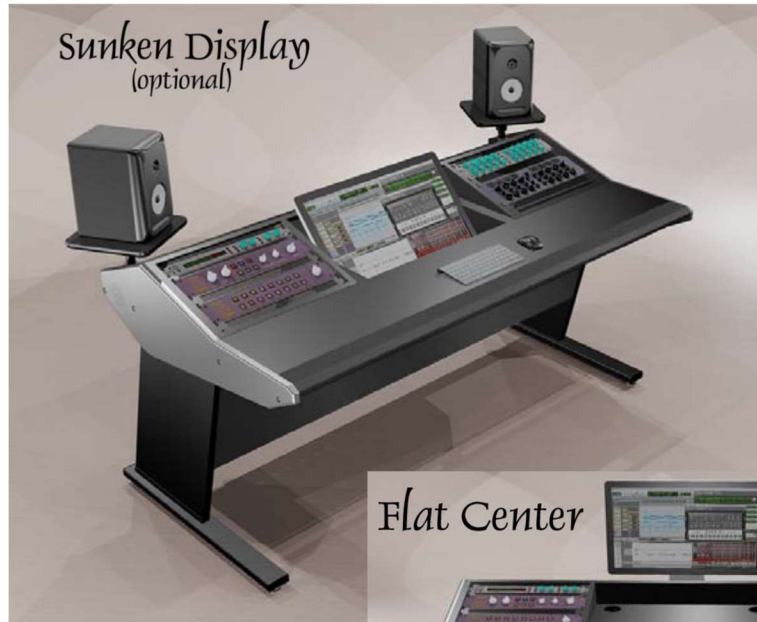

# Multi-Station *“Flat Center” and “Sunken Display” Consoles*

By Sterling Modular

SSL Nucleus2 | Avid S3 | Slate Raven MTi & MTi2 | 30” Apple Cinema Display

The Multi-Station Flat Center Console is ideally suited for Tracking, Mixing, and Mastering. This flexible console retains our signature “Low Profile, Small Footprint, Open Design” which dramatically reduces acoustical reflections and improves heat dissipation. The results are better work product (STEMs) and extended life of electronic gear.

Avid Artist Series Rack Tray desktops are available with these Multi-Station consoles.

(Some options are shown.)  
(Mixers, Speakers, and  
Displays are not included.)

16ru total  
4” (10cm) Padded Bolster  
28 7/8” (73.3cm) Flat Center