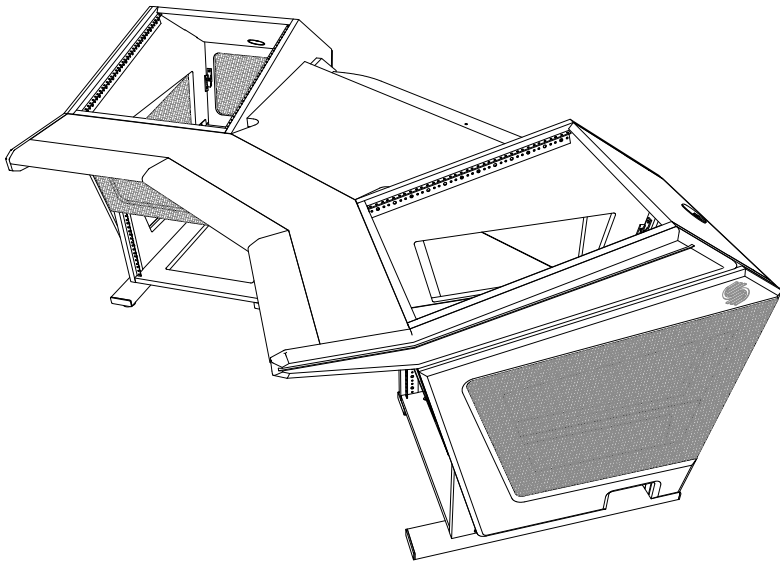

Plan D - Console Specifications

Shipping Info

Number of Boxes - 6
Shipping weight - 269 Lbs