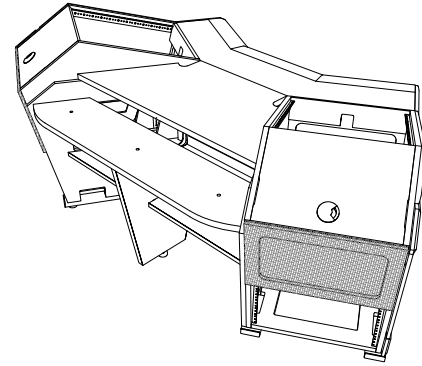

Plan D - Console Specifications

Shipping Info

Number of Boxes - 6
Shipping weight - 269 Lbs