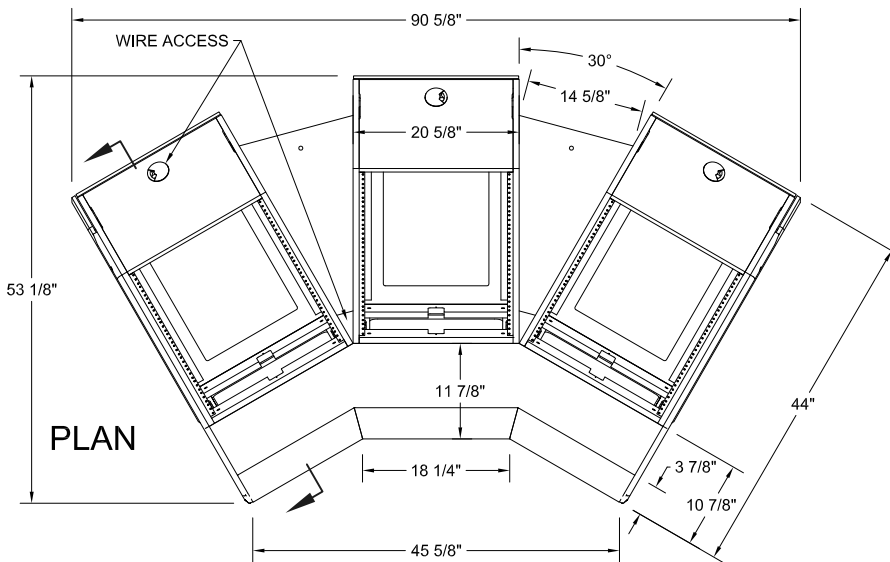

# Plan C - Console Specifications

## Shipping Info

Number of Boxes - 6  
Shipping weight - 224 Lbs

SECTION

FRONT

RIGHT SIDE