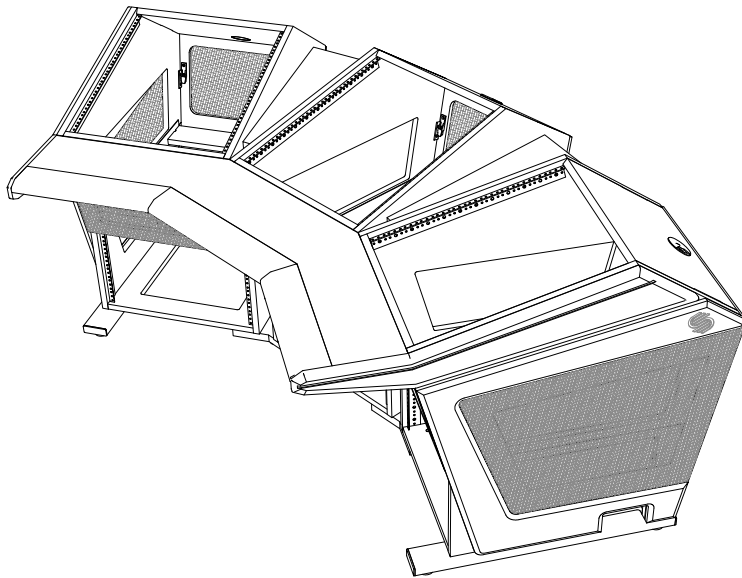

# Plan C - Console Specifications

## Shipping Info

Number of Boxes - 6  
Shipping weight - 224 Lbs

SECTION

FRONT

RIGHT SIDE