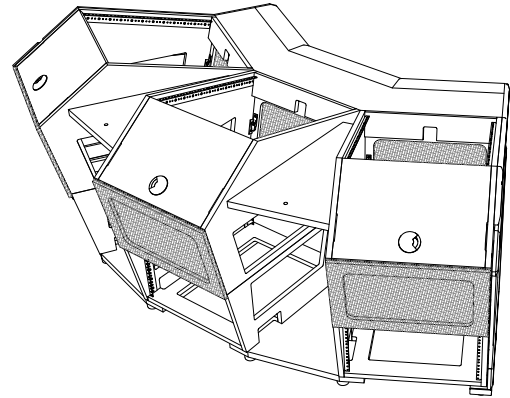

# Plan C - Console Specifications

## Shipping Info

Number of Boxes - 6  
Shipping weight - 224 Lbs

SECTION

FRONT

RIGHT SIDE