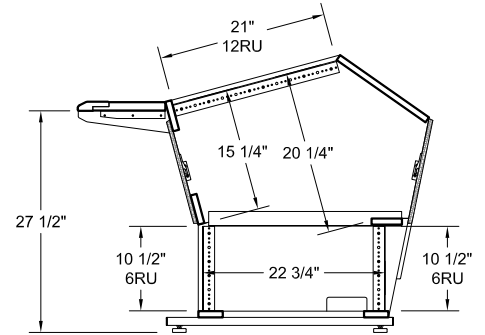

# Plan C - Console Specifications

## Shipping Info

Number of Boxes - 6  
Shipping weight - 224 Lbs

SECTION

FRONT

RIGHT SIDE