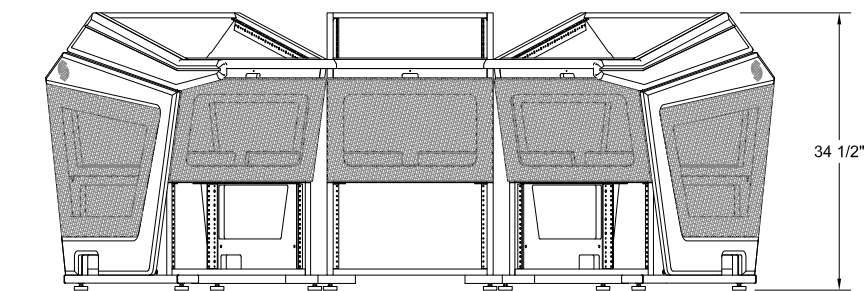

# Plan C - Console Specifications

## Shipping Info

Number of Boxes - 6  
Shipping weight - 224 Lbs

SECTION

FRONT

RIGHT SIDE