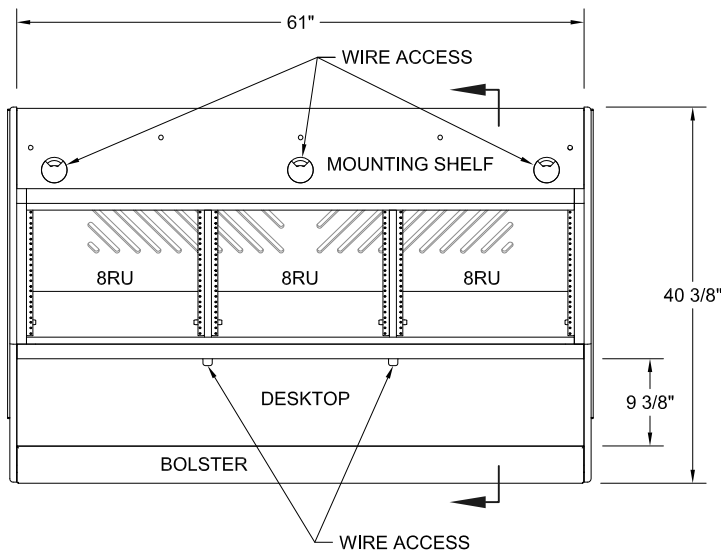

Multi-Station Production 3 Bay - Console Specifications

(Shown with optional speaker platforms.)

Shipping Info

Number of Boxes - 3
Shipping weight - 173 Lbs

PLAN

SECTION

FRONT

RIGHT SIDE