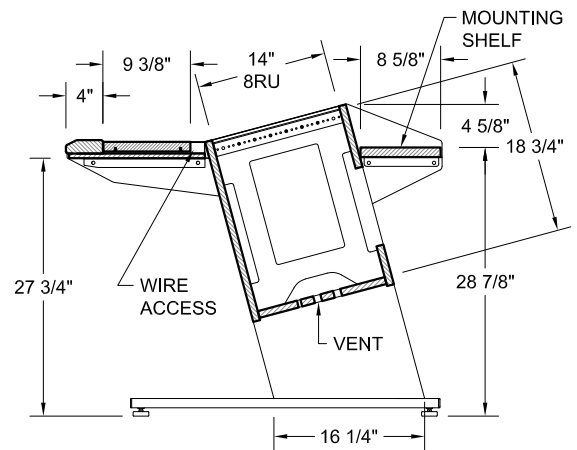

Multi-Station Production 3 Bay - Console Specifications

(Shown with optional speaker platforms.)

Shipping Info

Number of Boxes - 3
Shipping weight - 173 Lbs

PLAN

SECTION

FRONT

RIGHT SIDE