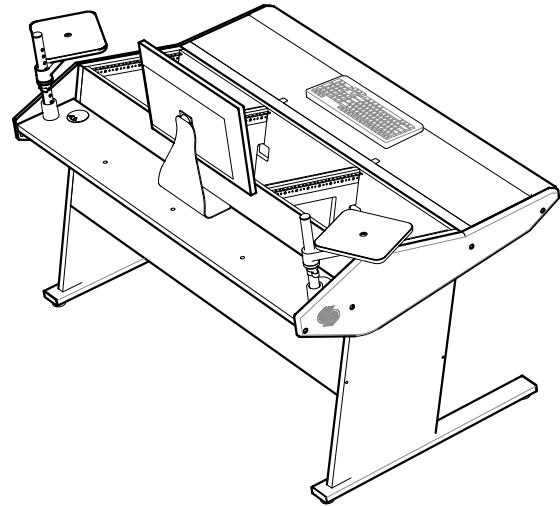

Multi-Station Production 3 Bay - Console Specifications

(Shown with optional speaker platforms.)

Shipping Info

Number of Boxes - 3
Shipping weight - 173 Lbs

PLAN

SECTION

FRONT

RIGHT SIDE