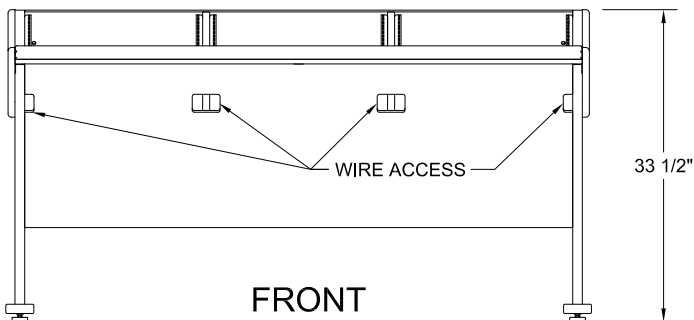

Multi-Station Production 3 Bay - Console Specifications

(Shown with optional speaker platforms.)

Shipping Info

Number of Boxes - 3
Shipping weight - 173 Lbs

PLAN

SECTION

FRONT

RIGHT SIDE