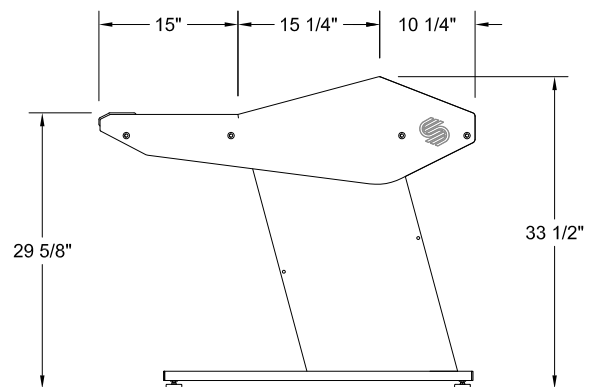

Multi-Station Production 3 Bay - Console Specifications

(Shown with optional speaker platforms.)

Shipping Info

Number of Boxes - 3
Shipping weight - 173 Lbs

PLAN

SECTION

FRONT

RIGHT SIDE