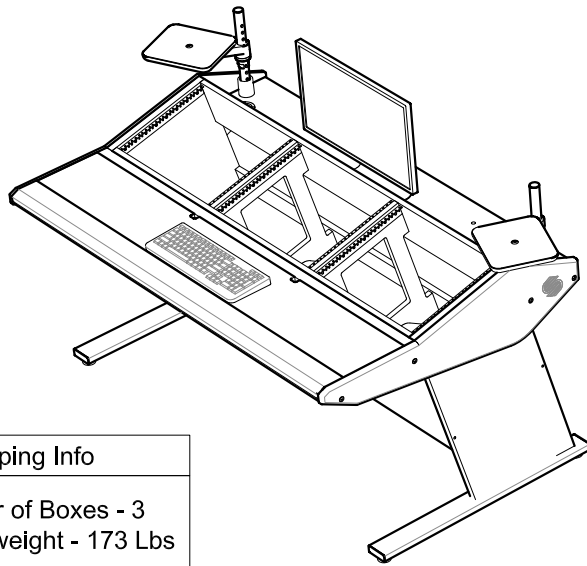

Multi-Station Production 3 Bay - Console Specifications

(Shown with optional speaker platforms.)

Shipping Info

Number of Boxes - 3
Shipping weight - 173 Lbs

PLAN

SECTION

FRONT

RIGHT SIDE