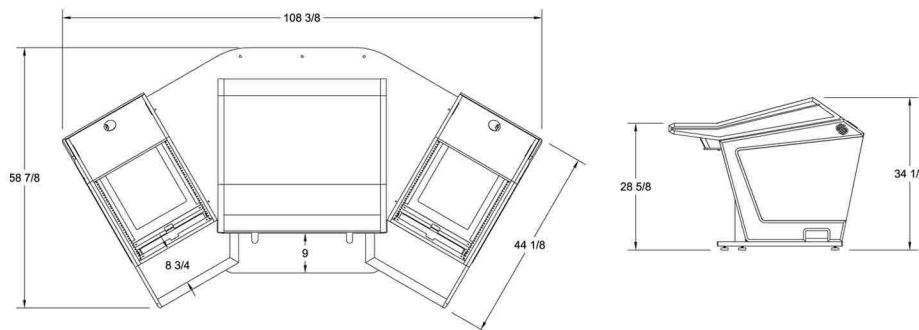

List Price $4799.00

Free Shipping
within the contiguous United States

Other Options and configurations are available Please Call

Sterling Modular Systems, inc

704 East 4th Street, Boyertown PA 19512
www.sterlingmodular.com

610-369-5802