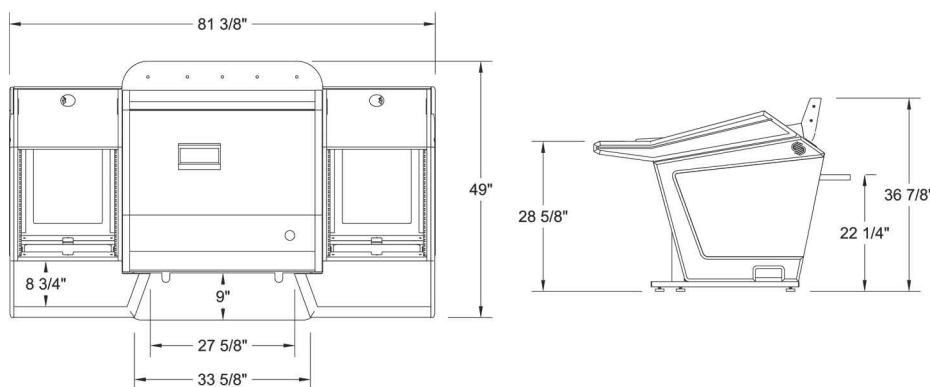

List Price $4579.00

Not including Optional Speaker Platforms and LCD Arm
Other Options and configurations are available Please Call

Free Shipping
within the contiguous United States

Sterling Modular Systems, inc

704 East 4th Street, Boyertown PA 19512
www.sterlingmodular.com

610-369-5802