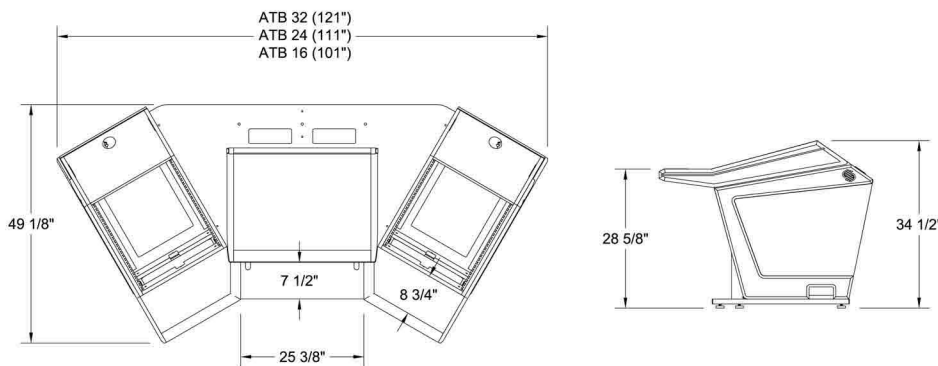

The ergonomic design, equipment capacity and superior "fit and finish" make it the perfect console for your studio.

Each of the (2) outer "rack pods" feature 12ru of space on the top opening, 6ru on the front and 6ru on the rear of the lower section.