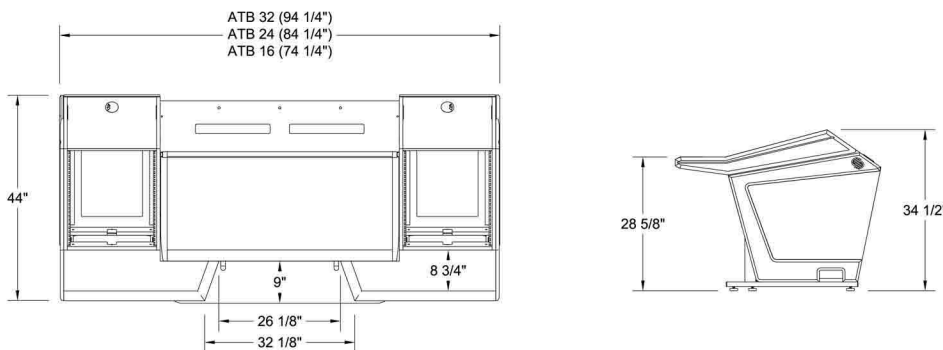

Toft ATB Series / Plan B

Mixer Conversion Console

Toft ATB 32 Shown

All of our "Mixer Conversion" consoles are designed with the same modular components as our "Plan Series" consoles.

The low profile, angular shape, and open architecture insure the lowest possible acoustical impact.

The ergonomic design, equipment capacity and superior "fit and finish" make it the perfect console for your studio.

Each of the (2) outer "rack pods" feature 12ru of space on the top opening, 6ru on the front and 6ru on the rear of the lower section.