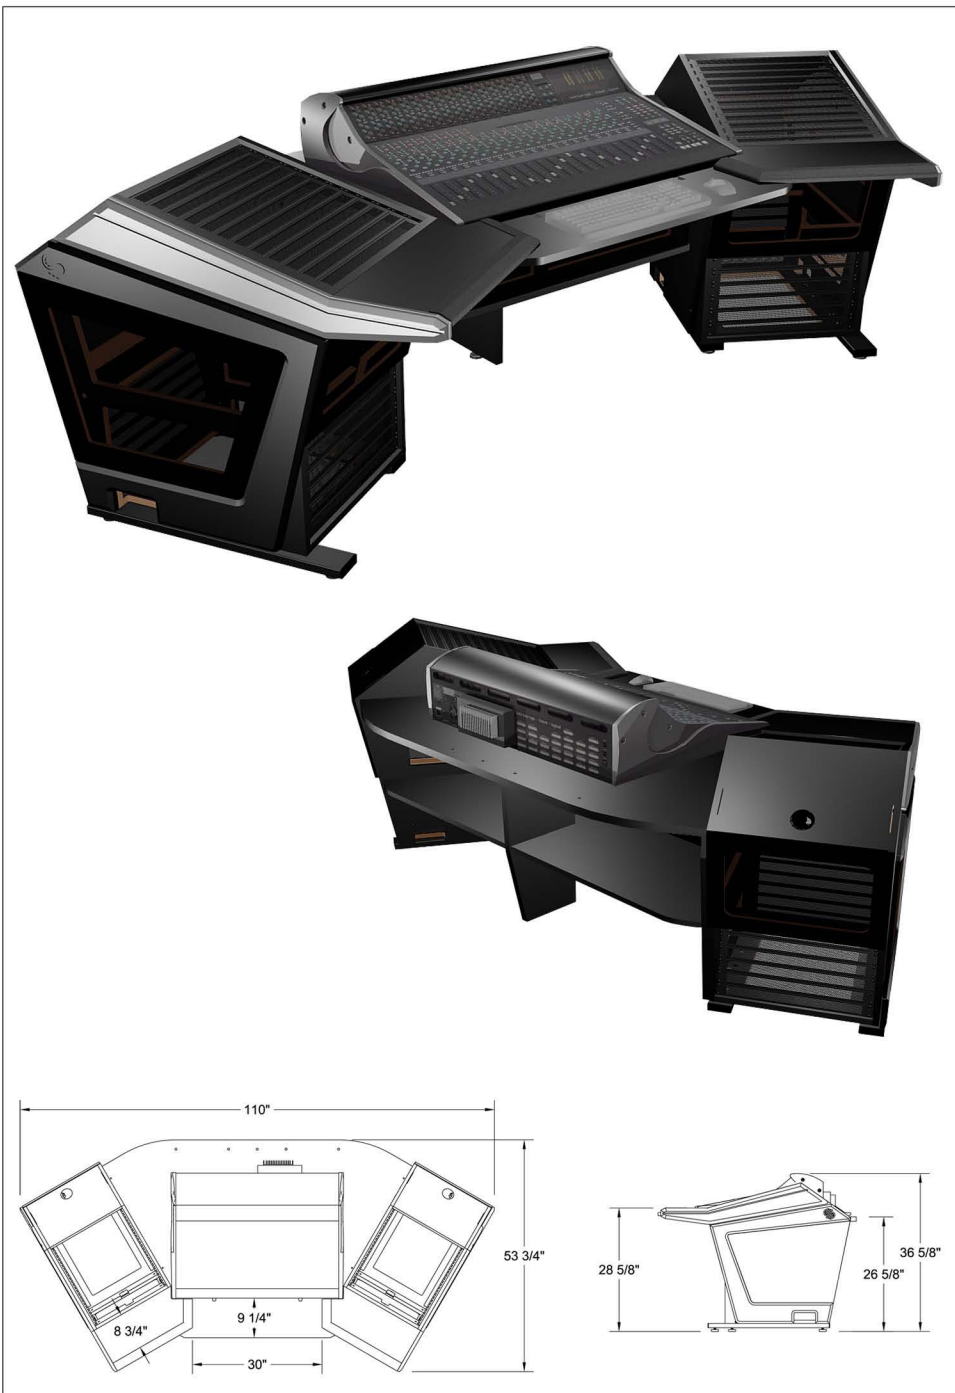

## Mixer Conversion Console

All of our "Mixer Conversion" consoles are designed with the same modular components as our "Plan Series" consoles.

The low profile, angular shape, and open architecture insure the lowest possible acoustical impact.

The ergonomic design, equipment capacity and superior "fit and finish" make it the perfect console for your studio.

Each of the (2) outer "rack pods" feature 12ru of space on the top opening, 6ru on the front and 6ru on the rear of the lower section.