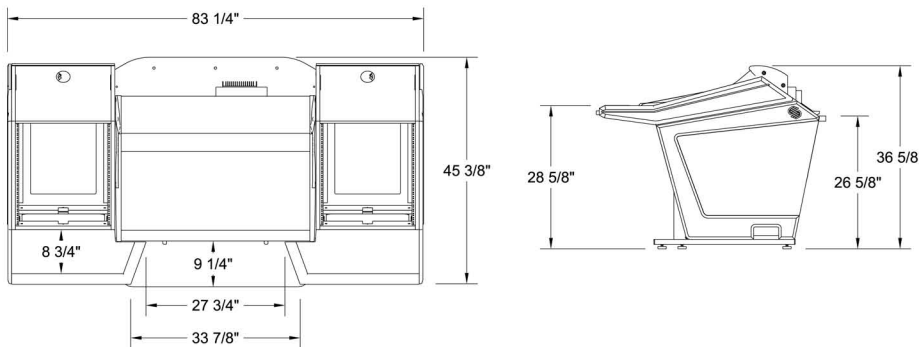

List Price $4359.00

Not including Optional Speaker Platforms and LCD Arm
Other Options an configurations are available Please Call

Free Shipping
within the contiguous United States

Sterling Modular Systems,inc

704 East 4th Street, Boyertown PA 19512
www.sterlingmodular.com

610-369-5802