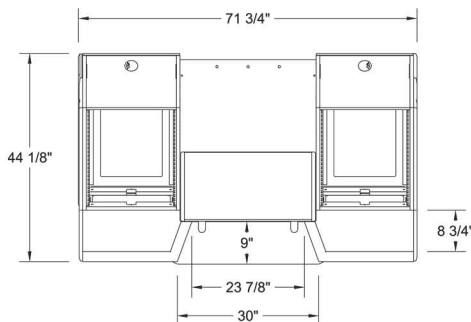

SSL Nucleus / Plan B

Mixer Conversion Console

All of our "Mixer Conversion" consoles are designed with the same modular components as our "Plan Series" consoles.

The low profile, angular shape, and open architecture insure the lowest possible acoustical impact.

The ergonomic design, equipment capacity and superior "fit and finish" make it the perfect console for your studio.

Each of the (2) outer "rack pods" feature 12ru of space on the top opening, 6ru on the front and 6ru on the rear of the lower section.