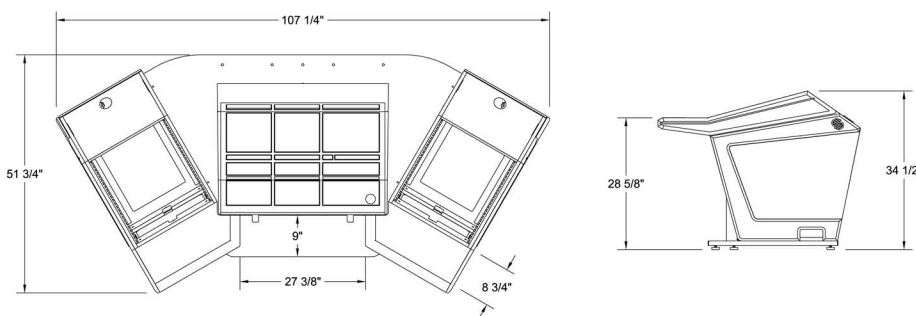

List Price $4429.00

Not including Optional Speaker Platforms and LCD Arm
Other Options an configurations are available Please Call

Free Shipping
within the contiguous United States

Sterling Modular Systems,inc

704 East 4th Street, Boyertown PA 19512
www.sterlingmodular.com

610-369-5802