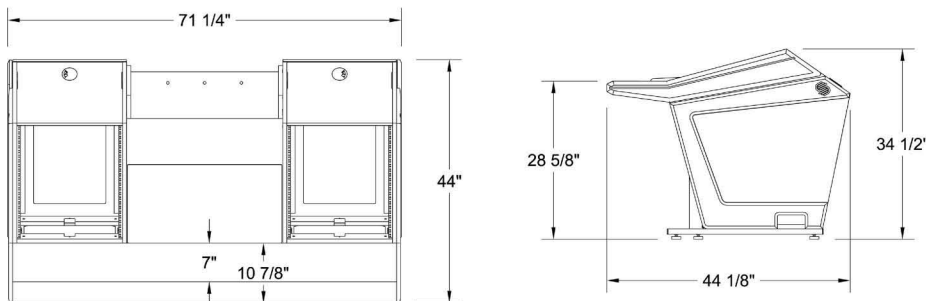

The Plan B / FC has a 29 1/4" flat center section providing enough space to accommodate small format control surfaces as large as the Avid S3 (shown) or the SSL Nucleus.

The low profile, angular shape, and open architecture insure the lowest possible acoustical impact.

The ergonomic design, equipment capacity and superior "fit and finish" make it the perfect console for your studio.

Each of the (2) outer "rack pods" feature 12ru of space on the top opening, 6ru on the front and 6ru on the rear of the lower section.

Available Options Include

- LCD Arms
- Speaker Platforms
- Hardwood Trim Upgrades

Please call for more information