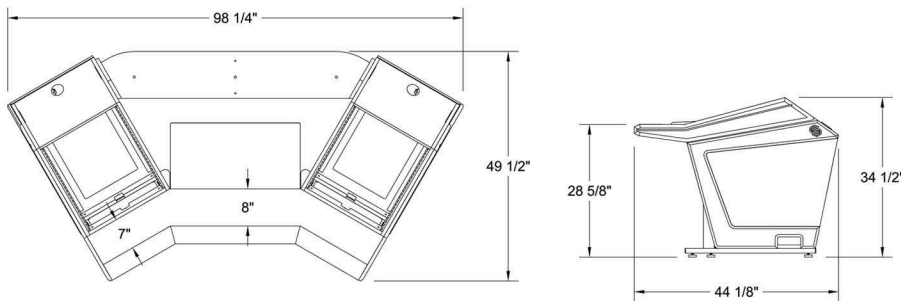

Plan D-WC (Wide Center)

The Plan D / WC has a 29 1/4" flat center section providing enough space to accommodate small format control surfaces as large as the *Avid S3 (shown), Raven MTI or the SSL Nucleus.*

The low profile, angular shape, and open architecture insure the lowest possible acoustical impact.

The ergonomic design, equipment capacity and superior "fit and finish" make it the perfect console for your studio.

Each of the (2) outer "rack pods" feature 12ru of space on the top opening, 6ru on the front and 6ru on the rear of the lower section.

Available Options Include

- LCD Arms
- Speaker Platforms
- Hardwood Trim Upgrades