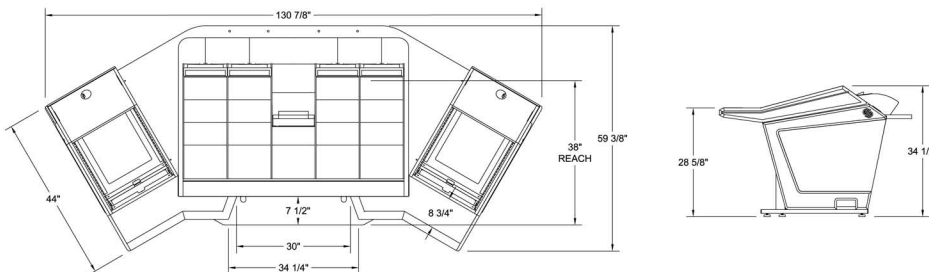

Avid S6 M40-32-9 / Plan D

Mixer Conversion Console

All of our "Mixer Conversion" consoles are designed with the same modular components as our "Plan Series" consoles.

The low profile, angular shape, and open architecture insure the lowest possible acoustical impact.

The ergonomic design, equipment capacity and superior "fit and finish" make it the perfect console for your studio.

Each of the (2) outer "rack pods" feature 12ru of space on the top opening, 6ru on the front and 6ru on the rear of the lower section.