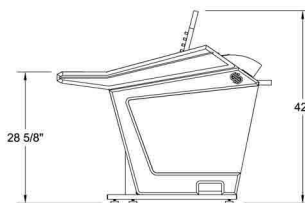

Mixer Conversion Console

All of our "Mixer Conversion" consoles are designed with the same modular components as our "Plan Series" consoles.

The low profile, angular shape, and open architecture insure the lowest possible acoustical impact.

The ergonomic design, equipment capacity and superior "fit and finish" make it the perfect console for your studio.

Each of the (2) outer "rack pods" feature 12ru of space on the top opening, 6ru on the front and 6ru on the rear of the lower section.

Available Options Include

LCD Arms
Speaker Platforms
Hardwood Trim Upgrades

Please call for more information

List Price $4589.00

Free Shipping
within the contiguous United States

Sterling Modular Systems,inc

704 East 4th Street, Boyertown PA 19512
www.sterlingmodular.com

610-369-5802