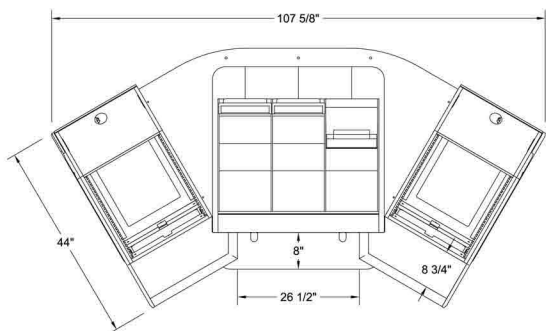

Avid S6 / Plan D

M10-16 / M40-16-5

Mixer Conversion Console

All of our "Mixer Conversion" consoles are designed with the same modular components as our "Plan Series" consoles.

The low profile, angular shape, and open architecture insure the lowest possible acoustical impact.

The ergonomic design, equipment capacity and superior "fit and finish" make it the perfect console for your studio.

Each of the (2) outer "rack pods" feature 12ru of space on the top opening, 6ru on the front and 6ru on the rear of the lower section.