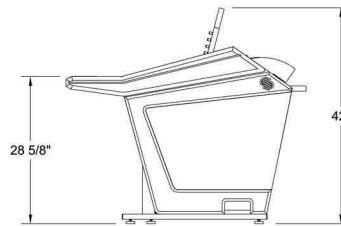

Avid S6 / Plan B

M10-16 / M40-16-5

Mixer Conversion Console

All of our "Mixer Conversion" consoles are designed with the same modular components as our "Plan Series" consoles.

The low profile, angular shape, and open architecture insure the lowest possible acoustical impact.

The ergonomic design, equipment capacity and superior "fit and finish" make it the perfect console for your studio.

Each of the (2) outer "rack pods" feature 12ru of space on the top opening, 6ru on the front and 6ru on the rear of the lower section.