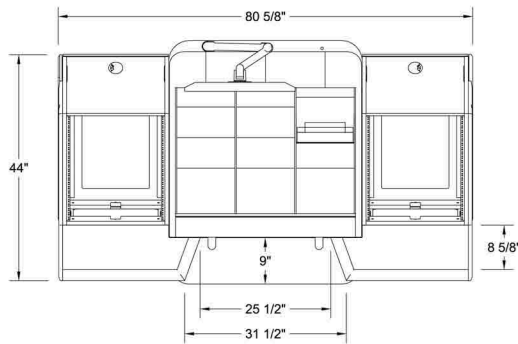

Avid S6 / Plan B

M10-16 / M40-16-5

Mixer Conversion Console

All of our "Mixer Conversion" consoles are designed with the same modular components as our "Plan Series" consoles.

The low profile, angular shape, and open architecture insure the lowest possible acoustical impact.

The ergonomic design, equipment capacity and superior "fit and finish" make it the perfect console for your studio.

Each of the (2) outer "rack pods" feature 12ru of space on the top opening, 6ru on the front and 6ru on the rear of the lower section.