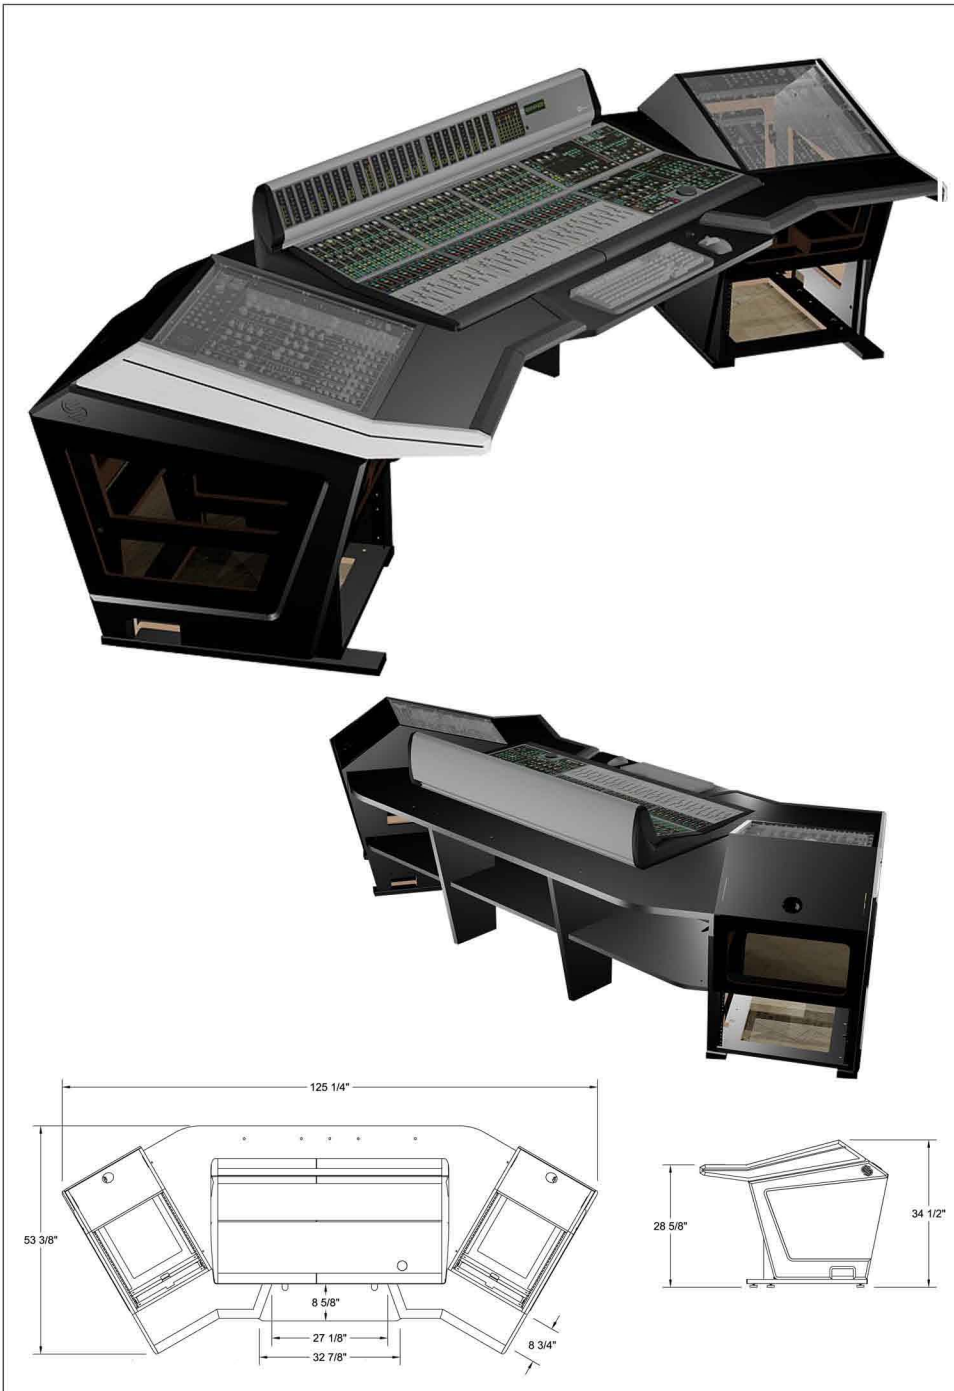

# AVID D-Command-24 / Plan D

## Mixer Conversion Console

All of our "Mixer Conversion" consoles are designed with the same modular components as our "Plan Series" consoles.

The low profile, angular shape, and open architecture insure the lowest possible acoustical impact.

The ergonomic design, equipment capacity and superior "fit and finish" make it the perfect console for your studio.

Each of the (2) outer "rack pods" feature 12ru of space on the top opening, 6ru on the front and 6ru on the rear of the lower section.