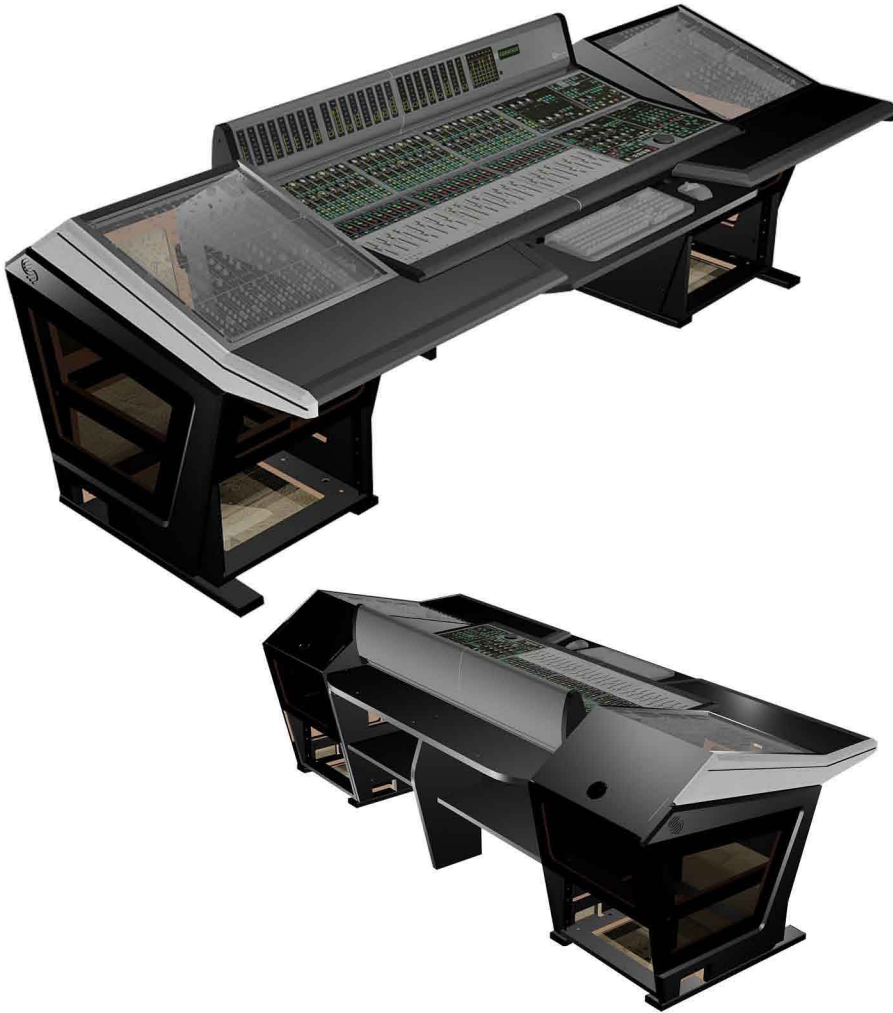

AVID D-Command-24 / Plan B

Mixer Conversion Console

All of our "Mixer Conversion" consoles are designed with the same modular components as our "Plan Series" consoles.

The low profile, angular shape, and open architecture insure the lowest possible acoustical impact.

The ergonomic design, equipment capacity and superior "fit and finish" make it the perfect console for your studio.

Each of the (2) outer "rack pods" feature 12ru of space on the top opening, 6ru on the front and 6ru on the rear of the lower section.

Available Options Include

LCD Arms
Speaker Platforms
Hardwood Trim Upgrades

Please call for more information

List Price \$4929.00

Not including Optional Speaker Platforms and LCD Arm
Other Options an configurations are available Please Call