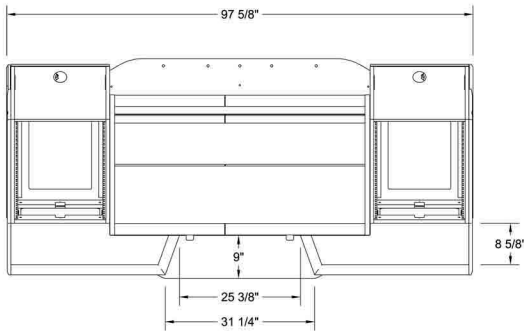

AVID D-Command-24 / Plan B

Mixer Conversion Console

All of our "Mixer Conversion" consoles are designed with the same modular components as our "Plan Series" consoles.

The low profile, angular shape, and open architecture insure the lowest possible acoustical impact.

The ergonomic design, equipment capacity and superior "fit and finish" make it the perfect console for your studio.

Each of the (2) outer "rack pods" feature 12ru of space on the top opening, 6ru on the front and 6ru on the rear of the lower section.