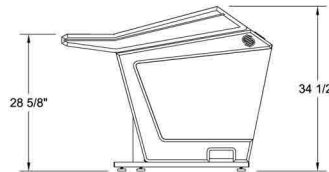

AVID D-Command-24 / Plan B

Mixer Conversion Console

All of our "Mixer Conversion" consoles are designed with the same modular components as our "Plan Series" consoles.

The low profile, angular shape, and open architecture insure the lowest possible acoustical impact.

The ergonomic design, equipment capacity and superior "fit and finish" make it the perfect console for your studio.

Each of the (2) outer "rack pods" feature 12ru of space on the top opening, 6ru on the front and 6ru on the rear of the lower section.

Available Options Include

LCD Arms
Speaker Platforms
Hardwood Trim Upgrades

Please call for more information

List Price $4929.00

Not including Optional Speaker Platforms and LCD Arm
Other Options an configurations are available Please Call

Free Shipping
within the contiguous United States

Sterling Modular Systems,inc

704 East 4th Street, Boyertown PA 19512
www.sterlingmodular.com

610-369-5802