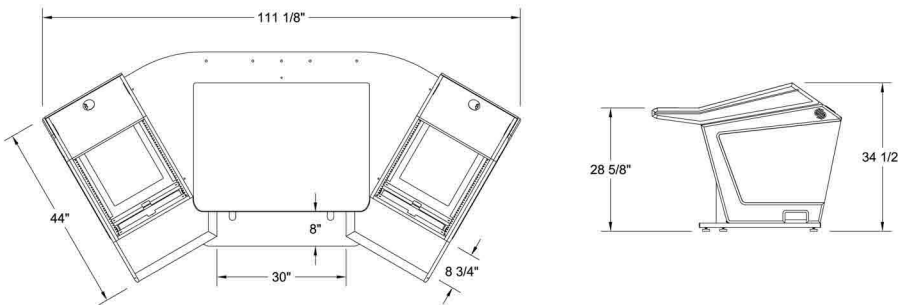

## *Mixer Conversion Console*

All of our "Mixer Conversion" consoles are designed with the same modular components as our "Plan Series" consoles.

The low profile, angular shape, and open architecture insure the lowest possible acoustical impact.

The ergonomic design, equipment capacity and superior "fit and finish" make it the perfect console for your studio.

Each of the (2) outer "rack pods" feature 12ru of space on the top opening, 6ru on the front and 6ru on the rear of the lower section.