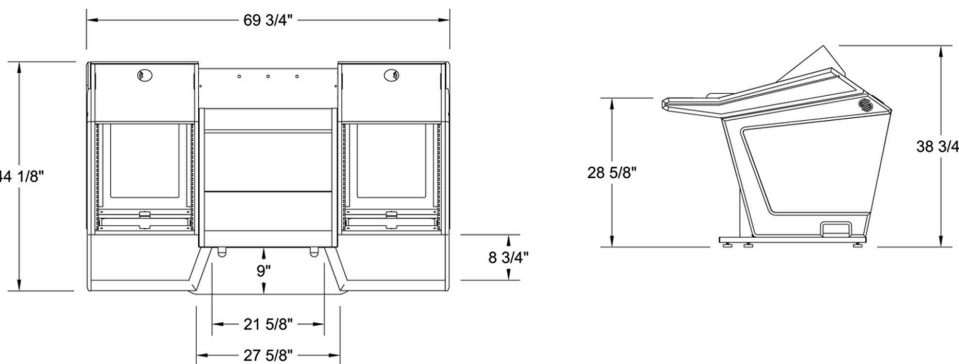

API "The Box"/ Plan B

Mixer Conversion Console

All of our "Mixer Conversion" consoles are designed with the same modular components as our "Plan Series" consoles.

The low profile, angular shape, and open architecture insure the lowest possible acoustical impact.

The ergonomic design, equipment capacity and superior "fit and finish" make it the perfect console for your studio.

Each of the (2) outer "rack pods" feature 12ru of space on the top opening, 6ru on the front and 6ru on the rear of the lower section.