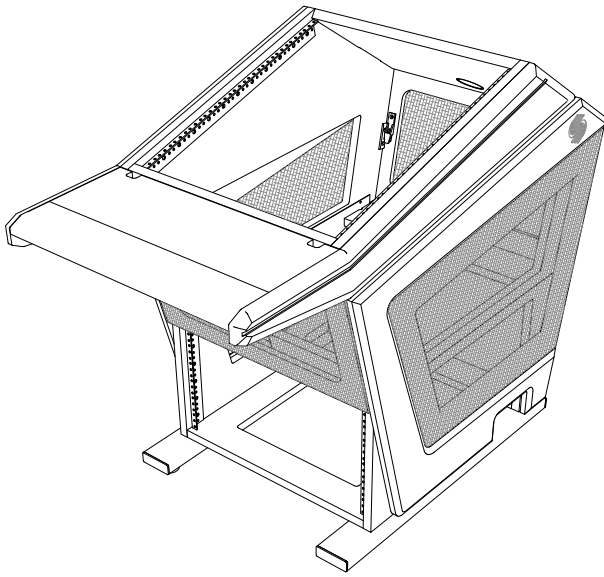

Plan Uno - Console Specifications

Shipping Info

Number of Boxes - 4
Shipping weight - 103 Lbs