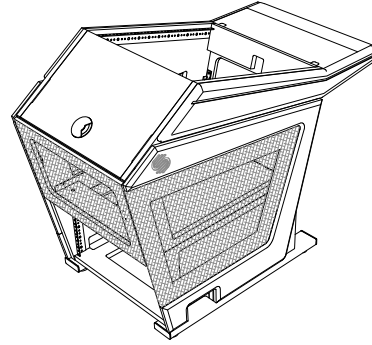

Plan Uno - Console Specifications

Shipping Info

Number of Boxes - 4
Shipping weight - 103 Lbs