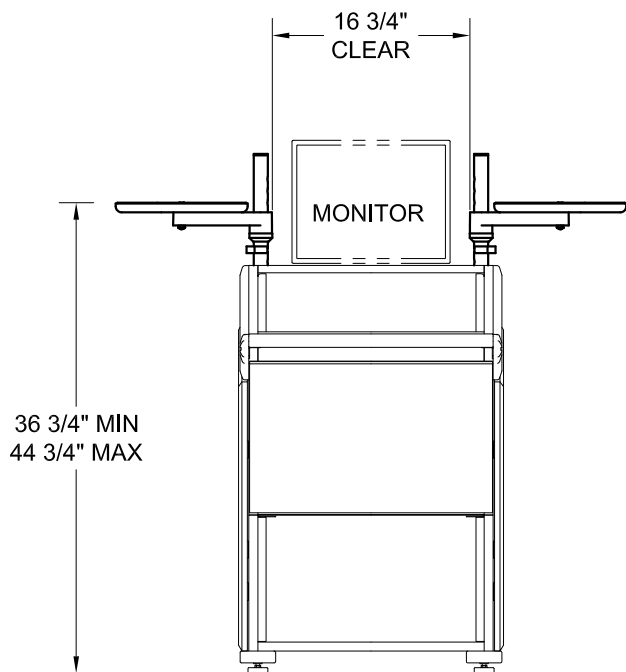

## Plan UNO - Rail Mount Swing Arm Speaker Platform

Not recommended for speakers over  
10"D x 9"W or over 17lbs  
(25cm x 48cm or over 7.7kg)

PLAN VIEW

### Features

- A) Low resonance 3/4" mdf with a Durable powder coated finish.
- B) 3/32" "Non-Skid" rubber surface.

Speaker platform is height adjustable.

FRONT VIEW

SIDE VIEW