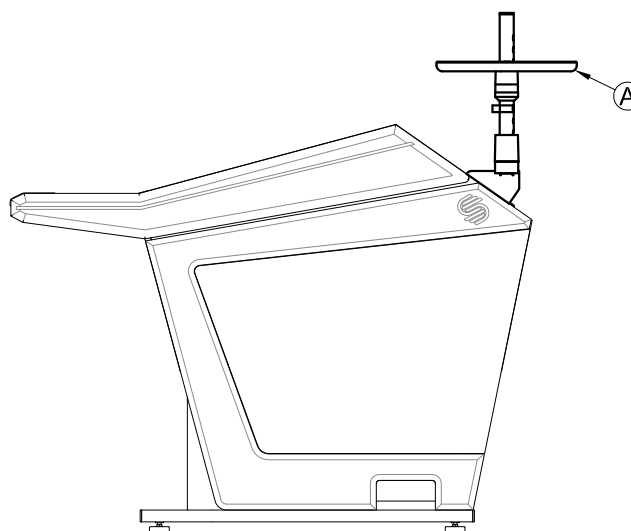

## Plan UNO - Rail Mount Swing Arm Speaker Platform

Not recommended for speakers over  
10"D x 9"W or over 17lbs  
(25cm x 48cm or over 7.7kg)

PLAN VIEW

### Features

- A) Low resonance 3/4" mdf with a Durable powder coated finish.
- B) 3/32" "Non-Skid" rubber surface.

Speaker platform is height adjustable.

FRONT VIEW

SIDE VIEW