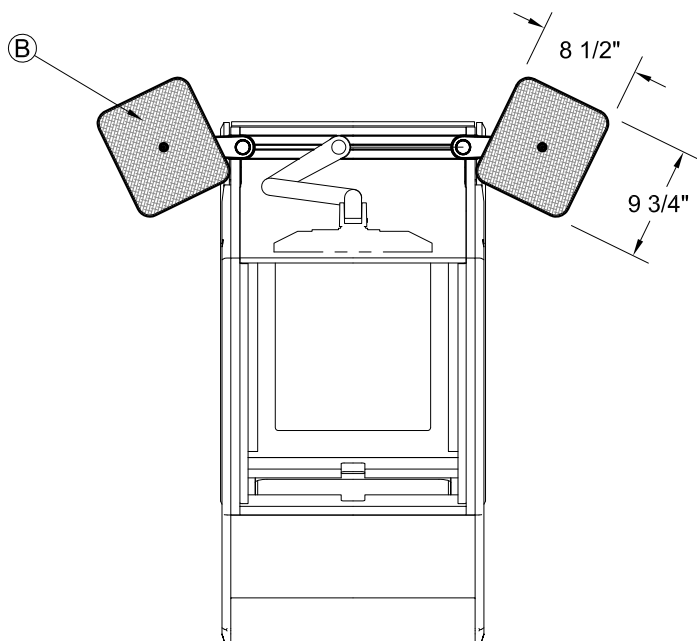

# LCD Monitor and Speaker Clearance Guide

## Plan UNO - Rail Mount Swing Arm Speaker Platform

Not recommended for speakers over  
10"D x 9"W or over 17lbs  
(25cm x 48cm or over 7.7kg)

PLAN VIEW

### Features

- A) Low resonance 3/4" mdf with a Durable powder coated finish.
- B) 3/32" "Non-Skid" rubber surface.

Speaker platform is height adjustable.

FRONT VIEW

SIDE VIEW