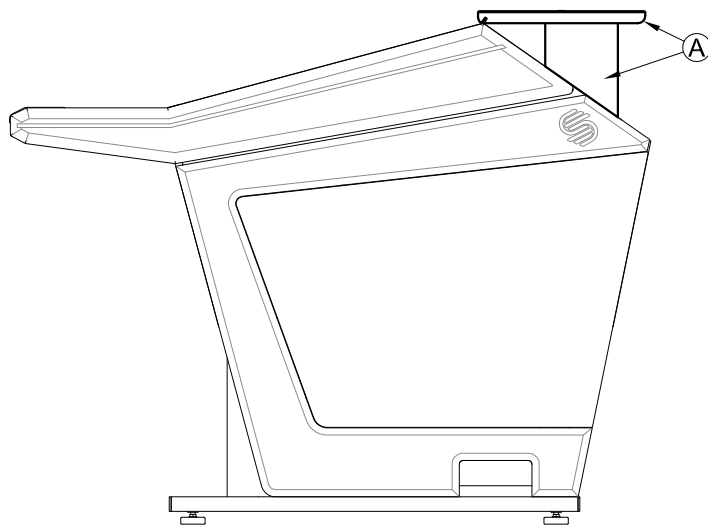

Plan UNO - Bridge Mount Speaker Platform - 11 1/2 x 11 1/2

PLAN VIEW

Not recommended for speakers over
13"D x 20"W or over 30lbs
(33cm x 50.8cm or over 13.5kg)

Features

- A) Low resonance 3/4" mdf with a Durable powder coated finish.
- B) 3/32" "Non-Skid" rubber surface.

FRONT VIEW

SIDE VIEW