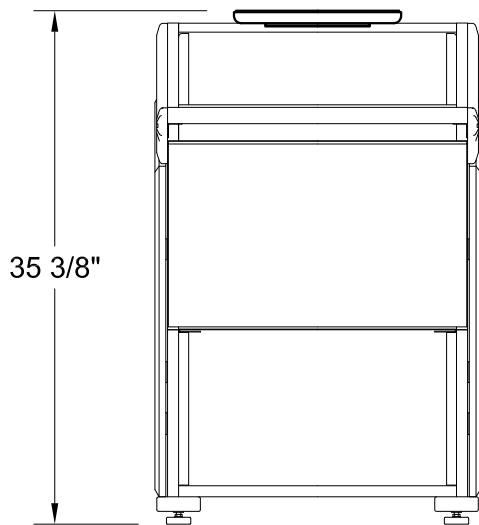

Plan UNO - Bridge Mount Speaker Platform - 11 1/2 x 11 1/2

PLAN VIEW

Not recommended for speakers over
13"D x 20"W or over 30lbs
(33cm x 50.8cm or over 13.5kg)

Features

- A) Low resonance 3/4" mdf with a Durable powder coated finish.
- B) 3/32" "Non-Skid" rubber surface.

FRONT VIEW

SIDE VIEW