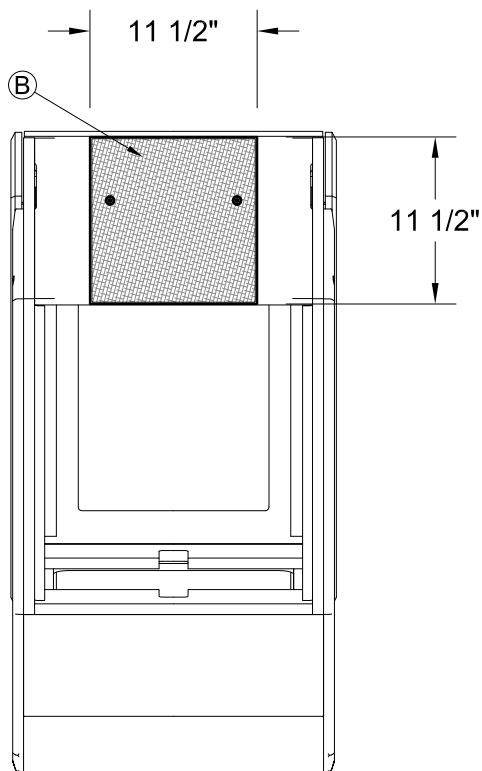

Plan UNO - Bridge Mount Speaker Platform - 11 1/2 x 11 1/2

PLAN VIEW

Not recommended for speakers over
13"D x 20"W or over 30lbs
(33cm x 50.8cm or over 13.5kg)

Features

- A) Low resonance 3/4" mdf with a Durable powder coated finish.
- B) 3/32" "Non-Skid" rubber surface.

FRONT VIEW

SIDE VIEW