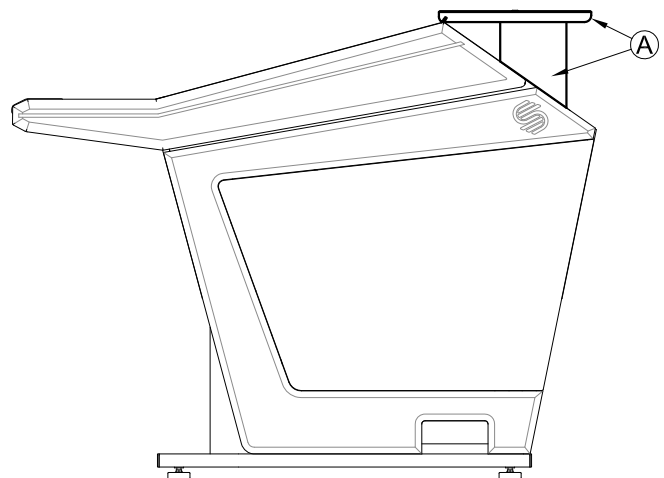

Plan UNO - Bridge Mount Speaker Platform - 11 1/2 x 19

Not recommended for speakers over
14"D x 22"W or over 50lbs
(84cm x 129cm or over 22.5kg)

PLAN VIEW

Features

- A) Low resonance 3/4" mdf with a Durable powder coated finish.
- B) 3/32" "Non-Skid" rubber surface.

FRONT VIEW

SIDE VIEW