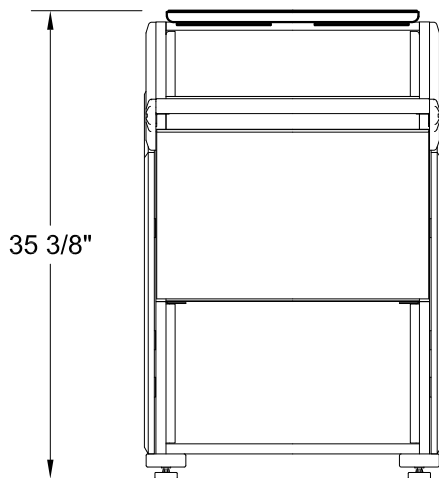

Plan UNO - Bridge Mount Speaker Platform - 11 1/2 x 19

Not recommended for speakers over
14"D x 22"W or over 50lbs
(84cm x 129cm or over 22.5kg)

PLAN VIEW

Features

- A) Low resonance 3/4" mdf with a Durable powder coated finish.
- B) 3/32" "Non-Skid" rubber surface.

FRONT VIEW

SIDE VIEW