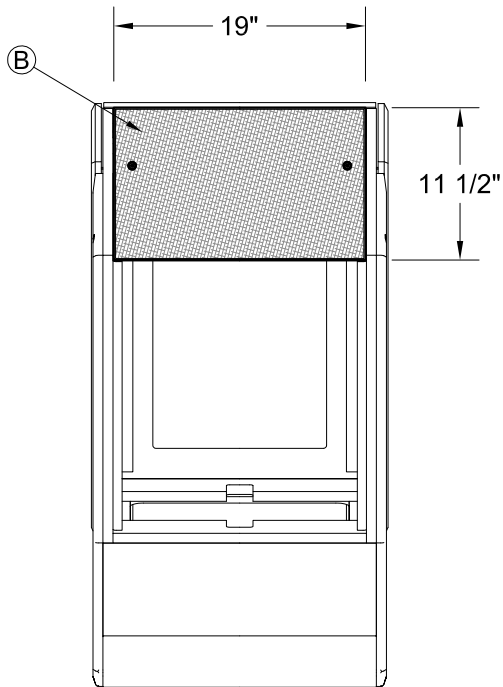

Plan UNO - Bridge Mount Speaker Platform - 11 1/2 x 19

Not recommended for speakers over
14"D x 22"W or over 50lbs
(84cm x 129cm or over 22.5kg)

PLAN VIEW

Features

- A) Low resonance 3/4" mdf with a Durable powder coated finish.
- B) 3/32" "Non-Skid" rubber surface.

FRONT VIEW

SIDE VIEW