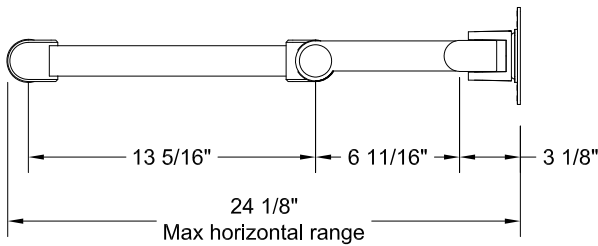

Radial Arm

CAPABILITIES

Vertical range - 16" (+/-8" from horizontal)

Horizontal range - 24"

Rotation - 360 degrees at three joints

Monitor tilt - 200 degrees

Monitor pivot - Landscape to portrait

Monitor compatibility - VESA 75mm and 100mm

Cable management - Cables are concealed in arm

Monitor weight	Model number
1 - 14.5 lbs	LCD - 1R5
9 - 24 lbs	LCD - 1R8
12 - 29 lbs	LCD - 1R10

PERSPECTIVE

PLAN VIEW
(Horizontal range)

SIDE VIEW
(Vertical range)

PLAN VIEW
(Arm folded)