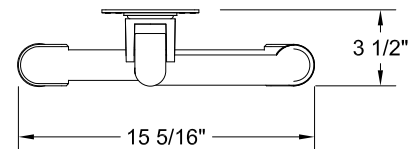

Cable management - Cables are concealed in arm

Monitor weight	Model number
1 - 14.5 lbs	LCD - 1R5
9 - 24 lbs	LCD - 1R8
12 - 29 lbs	LCD - 1R10

PERSPECTIVE

PLAN VIEW
(Horizontal range)

SIDE VIEW
(Vertical range)

PLAN VIEW
(Arm folded)