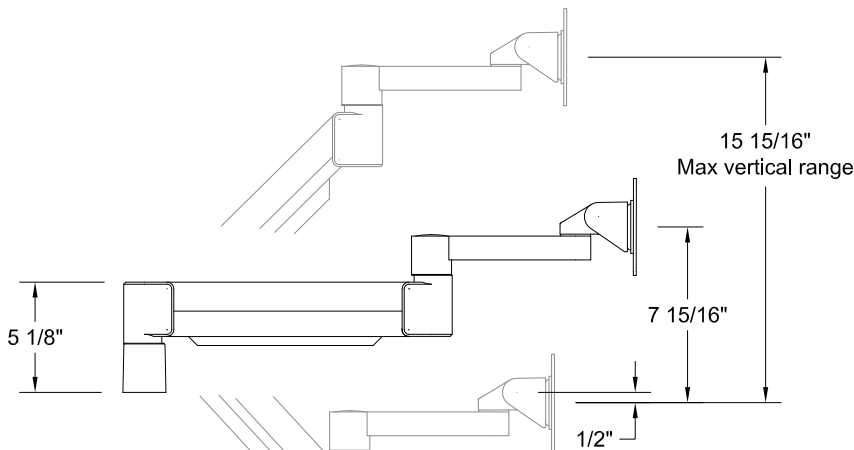

Radial Arm

CAPABILITIES

Vertical range - 16" (+/-8" from horizontal)

Horizontal range - 24"

Rotation - 360 degrees at three joints

Monitor tilt - 200 degrees

Monitor pivot - Landscape to portrait

Monitor compatibility - VESA 75mm and 100mm

Cable management - Cables are concealed in arm

Monitor weight	Model number
1 - 14.5 lbs	LCD - 1R5
9 - 24 lbs	LCD - 1R8
12 - 29 lbs	LCD - 1R10

PERSPECTIVE

PLAN VIEW
(Horizontal range)

SIDE VIEW
(Vertical range)

PLAN VIEW
(Arm folded)