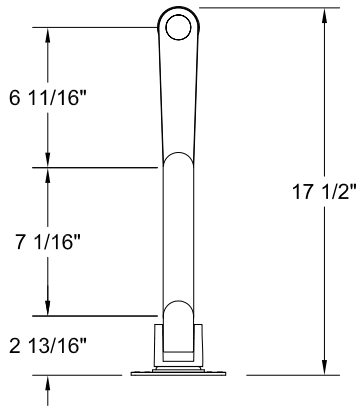

## CAPABILITIES

Horizontal range - 16"

Pole Height - 14" to 28"

Monitor tilt - 200 degrees

Monitor pivot - Landscape to portrait

Monitor compatibility - VESA 75mm and 100mm

Monitor weight - Up to 40 lbs per monitor

PERSPECTIVE

PLAN VIEW

SURFACE MOUNT

RAIL MOUNT

FRONT VIEW

SIDE VIEW