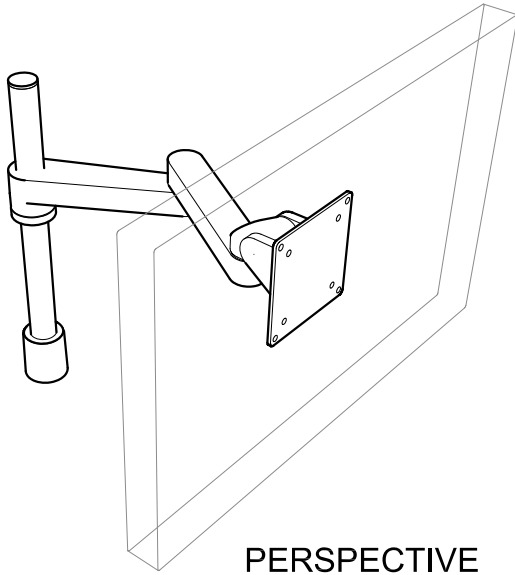

# Articulating Arm

## CAPABILITIES

Horizontal range - 16"

Pole Height - 14" to 28"

Monitor tilt - 200 degrees

Monitor pivot - Landscape to portrait

Monitor compatibility - VESA 75mm and 100mm

Monitor weight - Up to 40 lbs per monitor