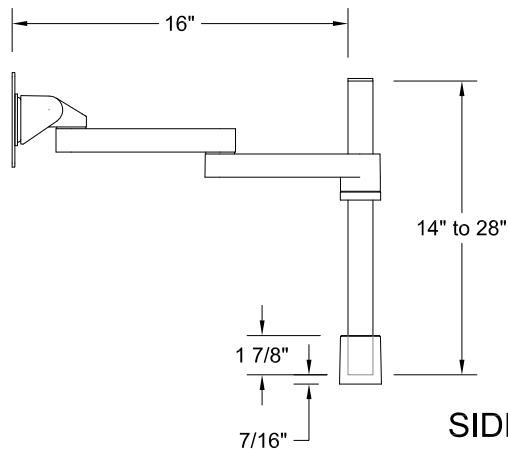

## CAPABILITIES

Horizontal range - 16"

Pole Height - 14" to 28"

Monitor tilt - 200 degrees

Monitor pivot - Landscape to portrait

Monitor compatibility - VESA 75mm and 100mm

Monitor weight - Up to 40 lbs per monitor

PERSPECTIVE

PLAN VIEW

SURFACE MOUNT

RAIL MOUNT

FRONT VIEW

SIDE VIEW