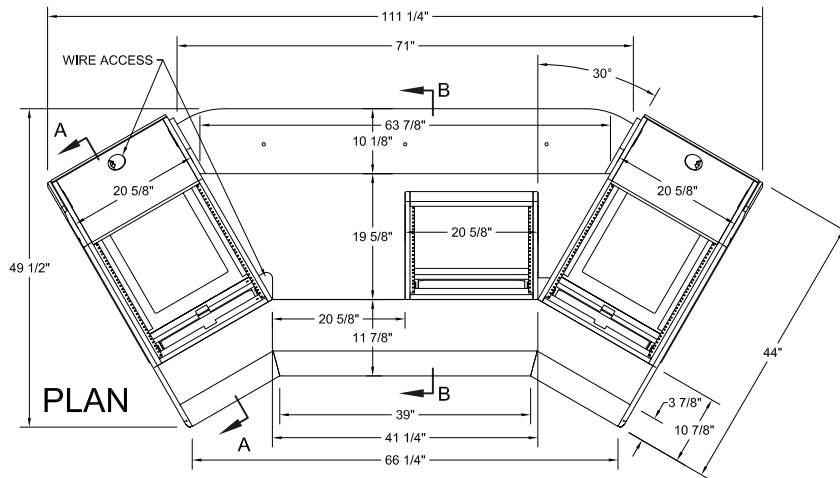

Plan F Right Rack - Console Specifications

Shipping Info

Number of Boxes - 7
Shipping weight - 337 Lbs

SECTION A-A

SECTION B-B

FRONT

RIGHT SIDE