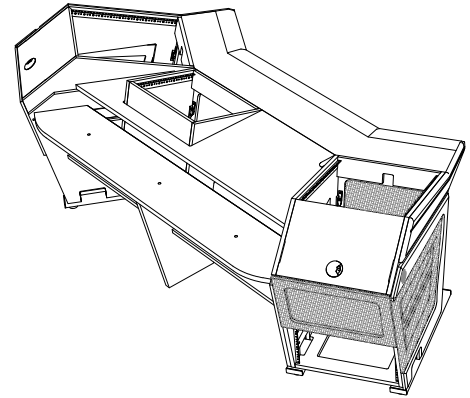

Plan F Right Rack - Console Specifications

Shipping Info

Number of Boxes - 7
Shipping weight - 337 Lbs

SECTION A-A

SECTION B-B

FRONT

RIGHT SIDE