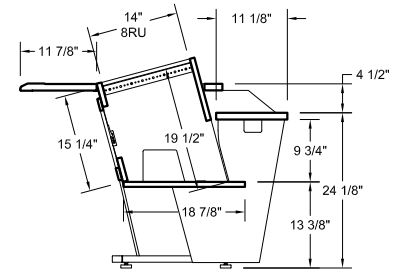

Plan F Right Rack - Console Specifications

Shipping Info

Number of Boxes - 7
Shipping weight - 337 Lbs

SECTION A-A

SECTION B-B

FRONT

RIGHT SIDE