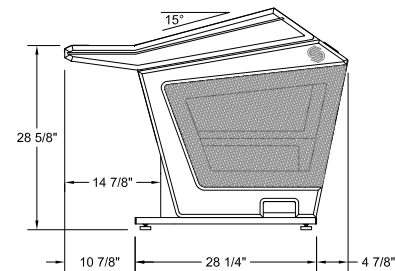

Plan F Right Rack - Console Specifications

Shipping Info

Number of Boxes - 7
Shipping weight - 337 Lbs

SECTION A-A

SECTION B-B

FRONT

RIGHT SIDE