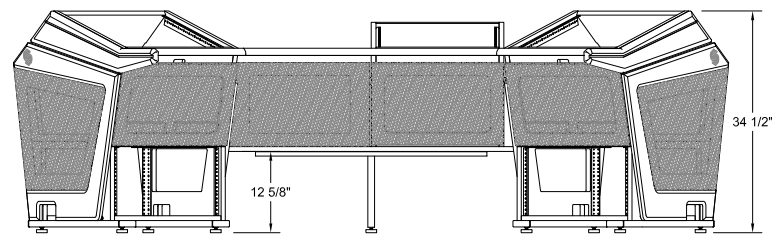

Plan F Right Rack - Console Specifications

Shipping Info

Number of Boxes - 7
Shipping weight - 337 Lbs

SECTION A-A

SECTION B-B

FRONT

RIGHT SIDE