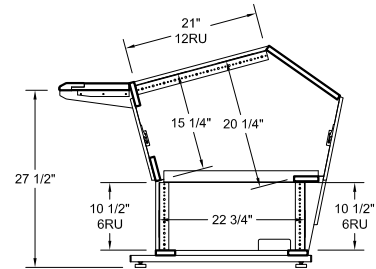

Plan F Right Rack - Console Specifications

Shipping Info

Number of Boxes - 7
Shipping weight - 337 Lbs

SECTION A-A

SECTION B-B

FRONT

RIGHT SIDE