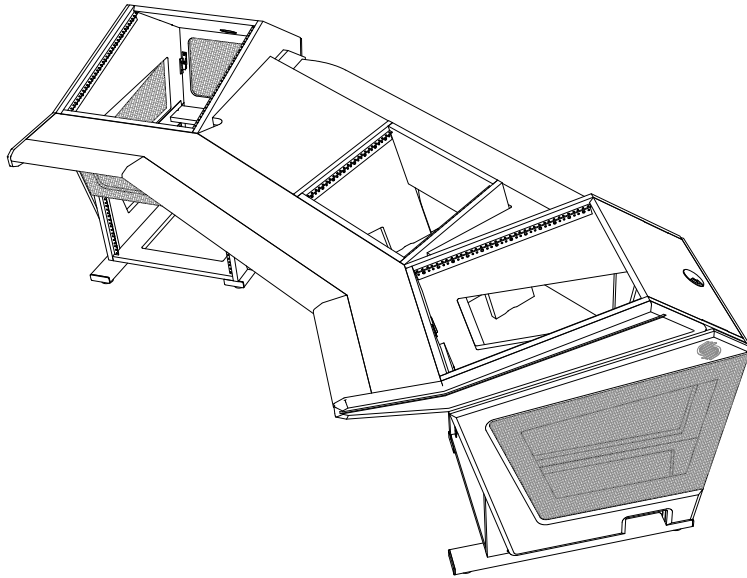

Plan F Right Rack - Console Specifications

Shipping Info

Number of Boxes - 7
Shipping weight - 337 Lbs

SECTION A-A

SECTION B-B

FRONT

RIGHT SIDE