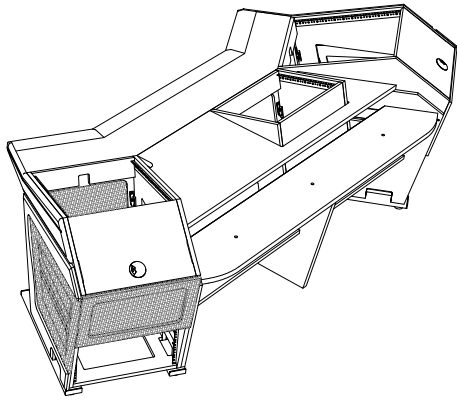

# Plan F Left Rack - Console Specifications

Shipping Info
Number of Boxes - 7
Shipping weight - 337 Lbs