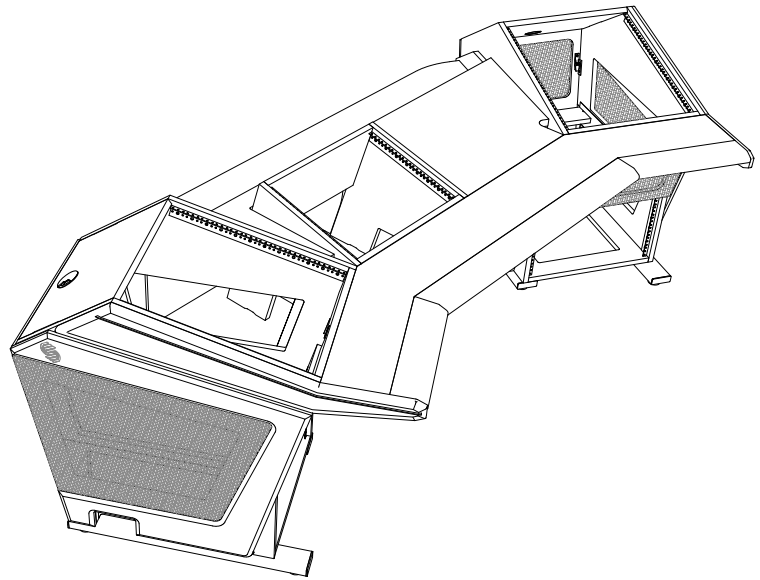

# Plan F Left Rack - Console Specifications

Shipping Info
Number of Boxes - 7
Shipping weight - 337 Lbs