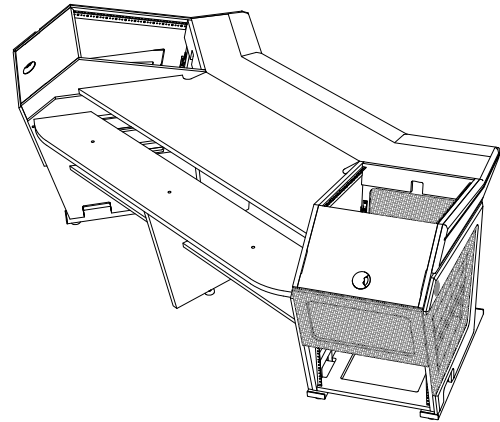

# Plan F Full Top - Console Specifications

<b>Shipping Info</b>
Number of Boxes - 6
Shipping weight - 300 Lbs