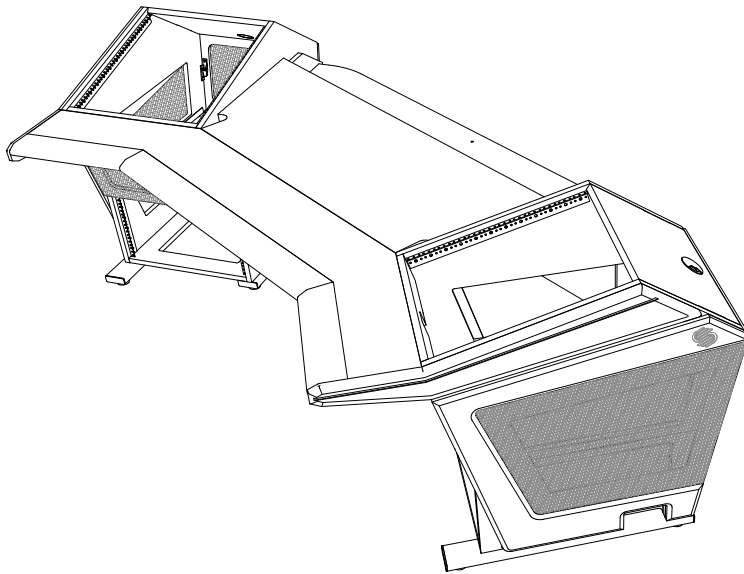

# Plan F Full Top - Console Specifications

<b>Shipping Info</b>
Number of Boxes - 6
Shipping weight - 300 Lbs