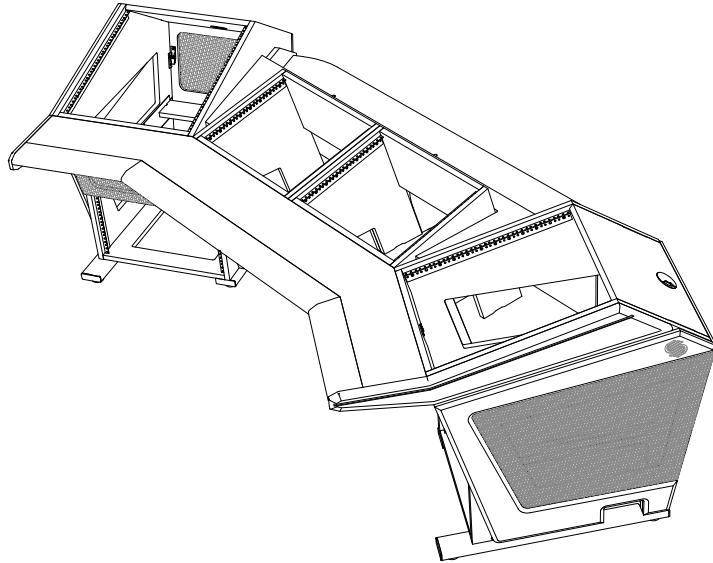

# Plan F Dual Rack - Console Specifications

Shipping Info
Number of Boxes - 8
Shipping weight - 369 Lbs