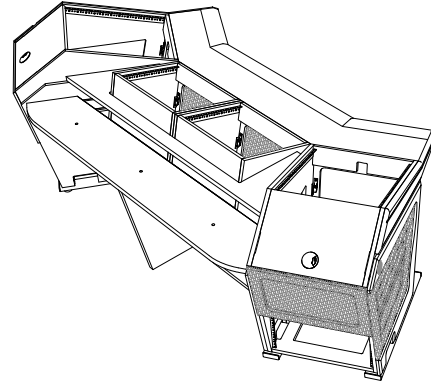

# Plan F Dual Rack - Console Specifications

Shipping Info
Number of Boxes - 8
Shipping weight - 369 Lbs