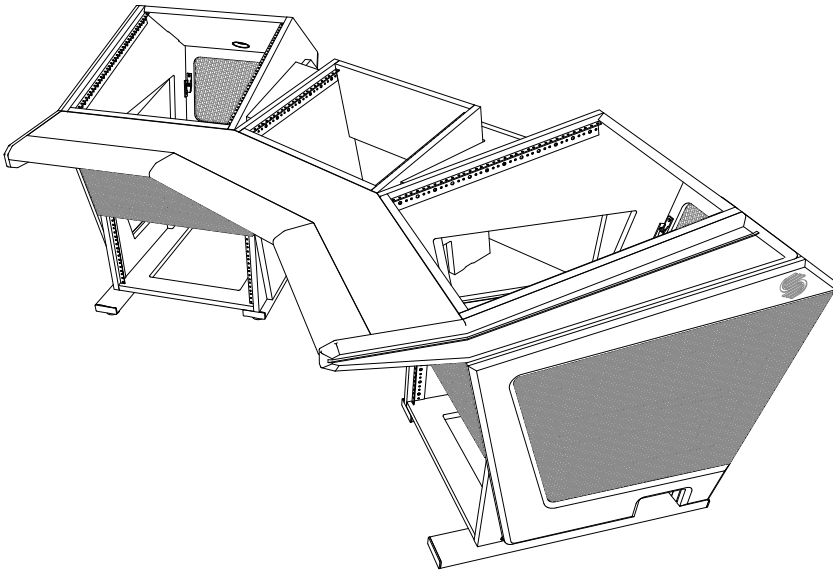

Plan E - Console Specifications

Shipping Info
Number of Boxes - 6
Shipping weight - 277 Lbs