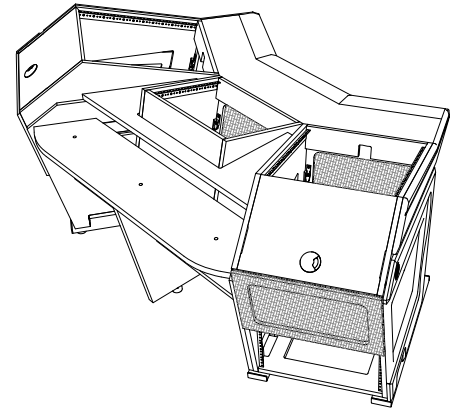

Plan E - Console Specifications

Shipping Info
Number of Boxes - 6
Shipping weight - 277 Lbs