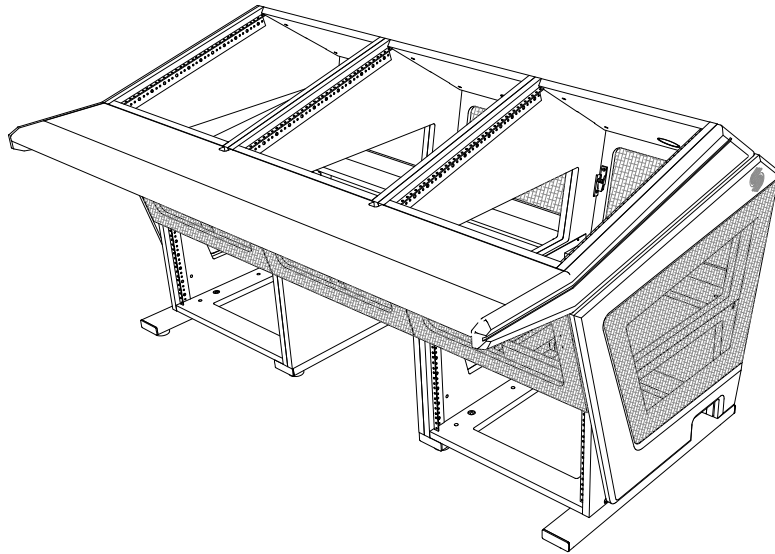

Plan B Open Bottom - Console Specifications

Shipping Info
Number of Boxes - 6
Shipping weight - 222 Lbs