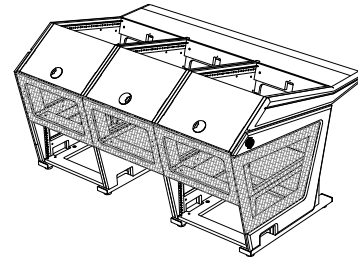

Plan B Open Bottom - Console Specifications

Shipping Info
Number of Boxes - 6
Shipping weight - 222 Lbs