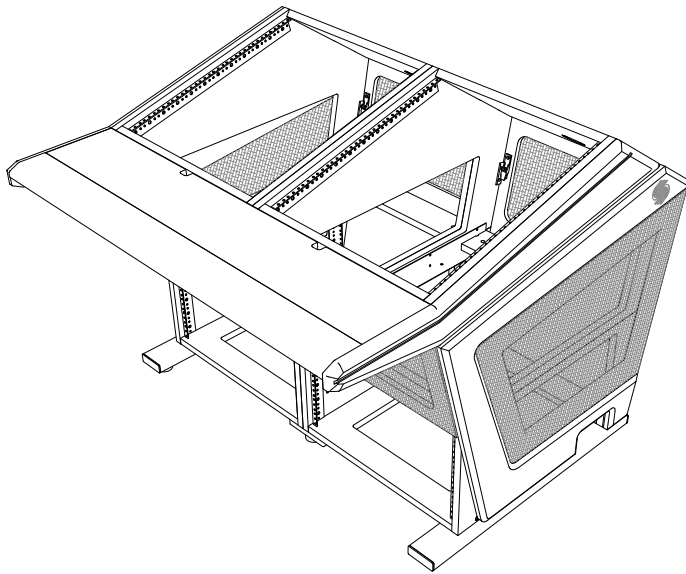

Plan A - Console Specifications

Shipping Info
Number of Boxes - 5
Shipping weight - 166 Lbs