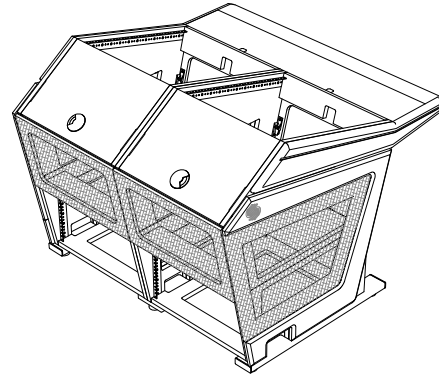

Plan A - Console Specifications

Shipping Info
Number of Boxes - 5
Shipping weight - 166 Lbs