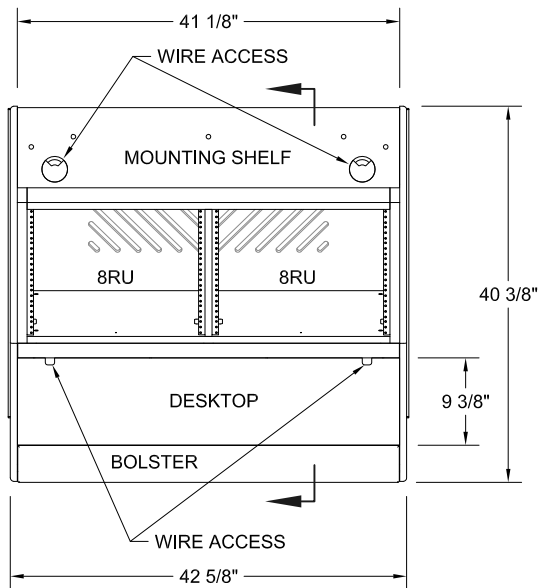

Multi-Station Production 2 Bay - Console Specifications

(Shown with optional speaker platforms.)

Shipping Info

Number of Boxes - 3
Shipping weight - 142 Lbs

PLAN

SECTION

FRONT

RIGHT SIDE