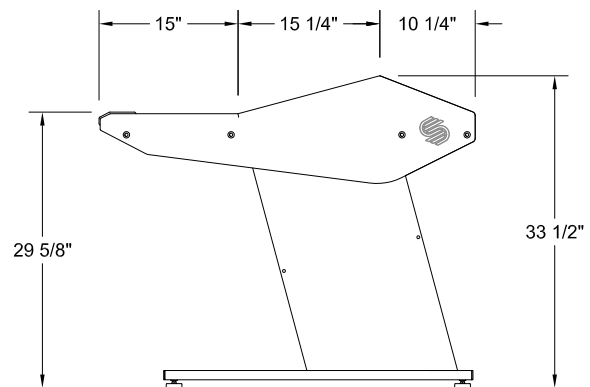

Multi-Station Production 2 Bay - Console Specifications

(Shown with optional speaker platforms.)

Shipping Info

Number of Boxes - 3
Shipping weight - 142 Lbs

PLAN

SECTION

FRONT

RIGHT SIDE