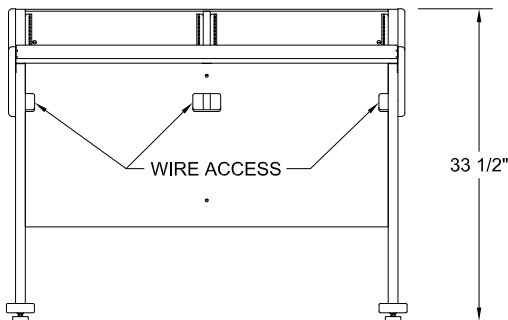

Multi-Station Production 2 Bay - Console Specifications

(Shown with optional speaker platforms.)

Shipping Info

Number of Boxes - 3
Shipping weight - 142 Lbs

PLAN

SECTION

FRONT

RIGHT SIDE