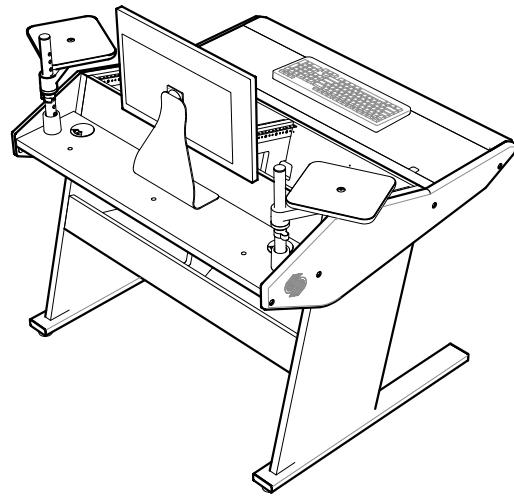

Multi-Station Production 2 Bay - Console Specifications

(Shown with optional speaker platforms.)

Shipping Info

Number of Boxes - 3
Shipping weight - 142 Lbs

PLAN

SECTION

FRONT

RIGHT SIDE