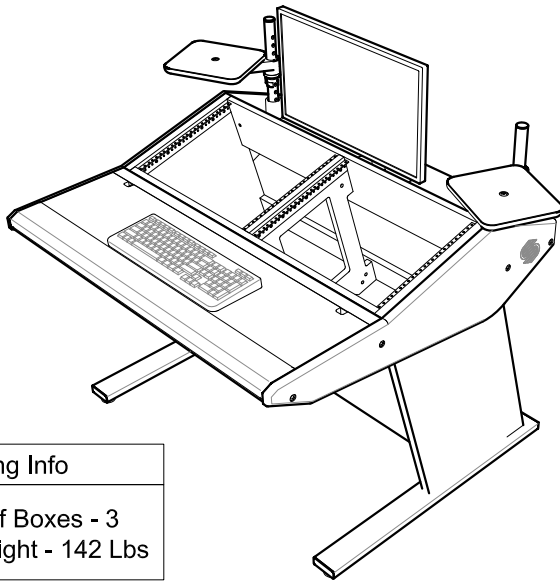

Multi-Station Production 2 Bay - Console Specifications

(Shown with optional speaker platforms.)

Shipping Info

Number of Boxes - 3
Shipping weight - 142 Lbs

PLAN

SECTION

FRONT

RIGHT SIDE