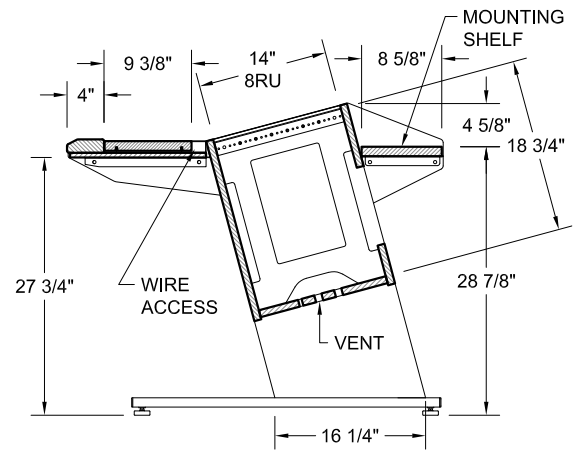

Multi-Station Production 2 Bay - Console Specifications

(Shown with optional speaker platforms.)

Shipping Info

Number of Boxes - 3
Shipping weight - 142 Lbs

PLAN

SECTION

FRONT

RIGHT SIDE