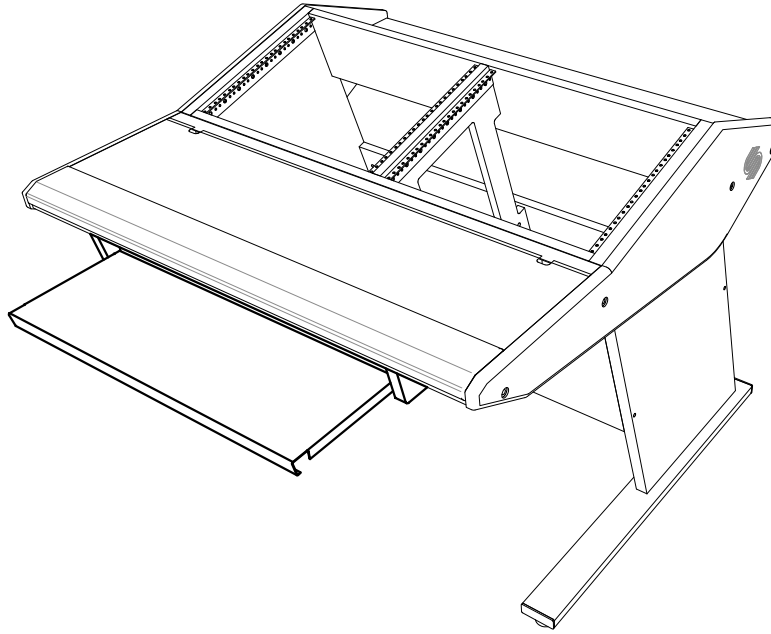

MultiStation - Sliding Keyboard Tray Specifications