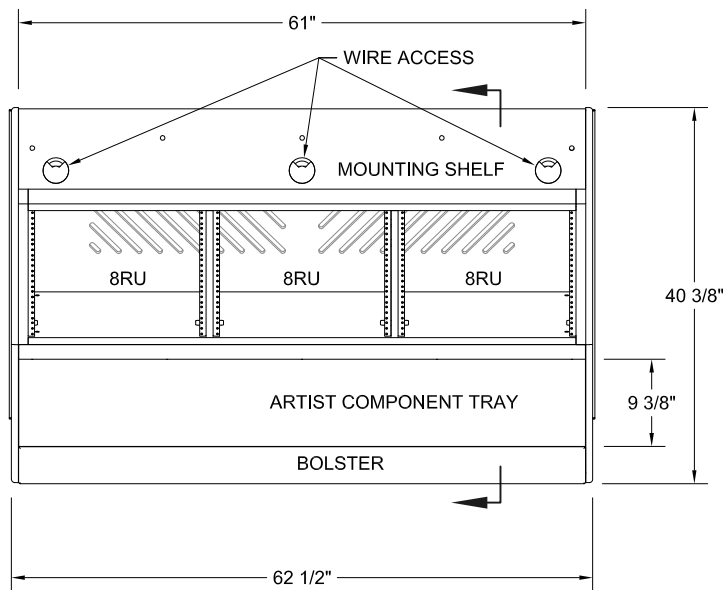

# Multi-Station 'Artist Series' 3 Bay - Console Specifications

## Shipping Info

Number of Boxes - 3  
Shipping weight - 173 Lbs

(Shown with optional speaker platforms and sliding keyboard tray.)

PLAN

SECTION

FRONT

RIGHT SIDE