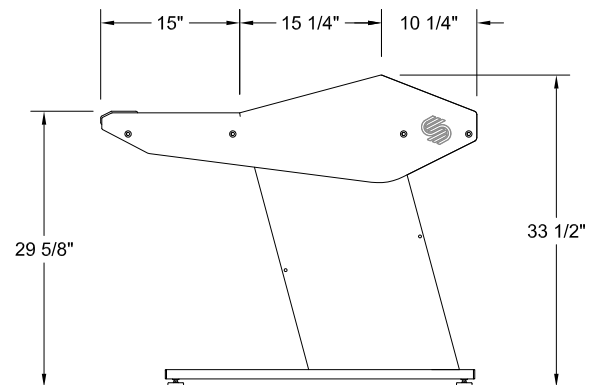

## Shipping Info

Number of Boxes - 3  
Shipping weight - 173 Lbs

(Shown with optional speaker platforms and sliding keyboard tray.)

PLAN

SECTION

FRONT

RIGHT SIDE