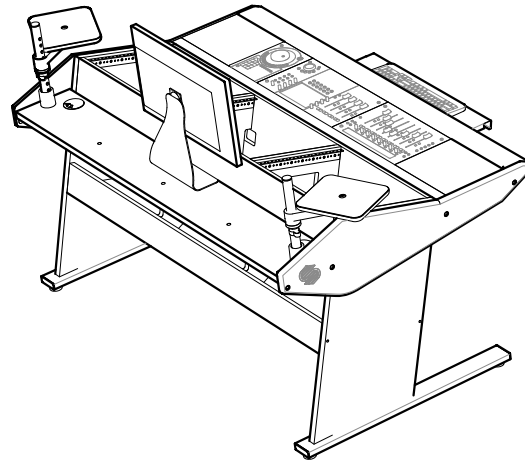

# Multi-Station 'Artist Series' 3 Bay - Console Specifications

## Shipping Info

Number of Boxes - 3  
Shipping weight - 173 Lbs

(Shown with optional speaker platforms and sliding keyboard tray.)

PLAN

SECTION

FRONT

RIGHT SIDE