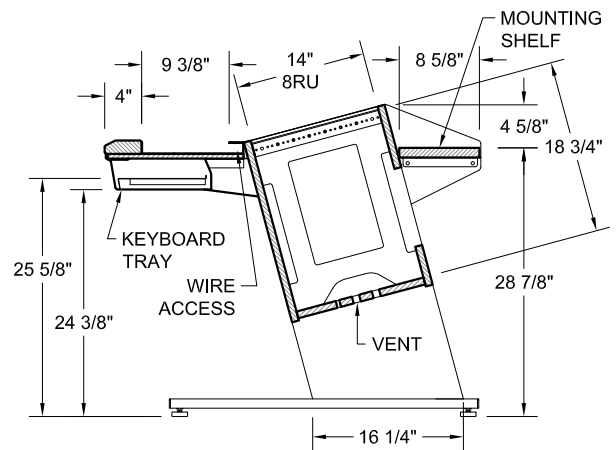

# Multi-Station 'Artist Series' 3 Bay - Console Specifications

## Shipping Info

Number of Boxes - 3  
Shipping weight - 173 Lbs

(Shown with optional speaker platforms and sliding keyboard tray.)

PLAN

SECTION

FRONT

RIGHT SIDE