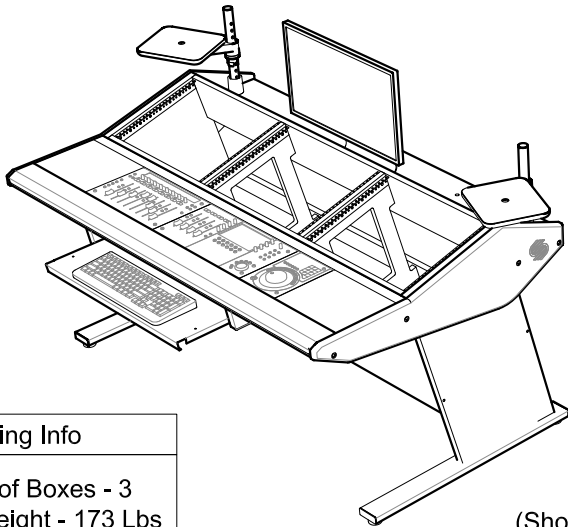

# Multi-Station 'Artist Series' 3 Bay - Console Specifications

## Shipping Info

Number of Boxes - 3  
Shipping weight - 173 Lbs

(Shown with optional speaker platforms and sliding keyboard tray.)

PLAN

SECTION

FRONT

RIGHT SIDE