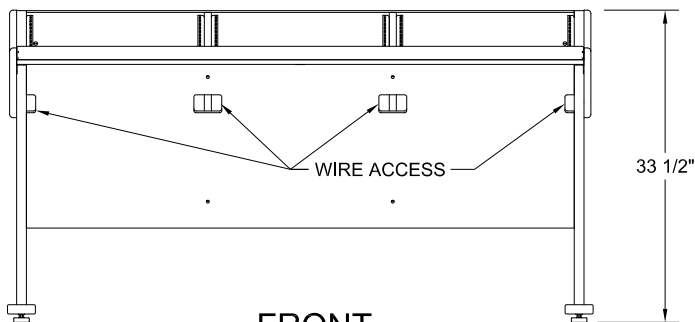

## Shipping Info

Number of Boxes - 3  
Shipping weight - 173 Lbs

(Shown with optional speaker platforms and sliding keyboard tray.)

PLAN

SECTION

FRONT

RIGHT SIDE